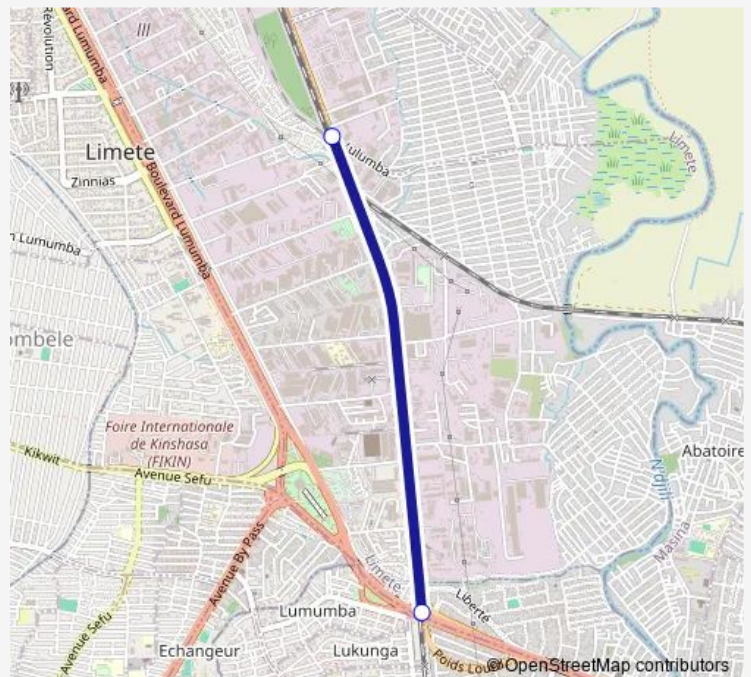

Bus Kingabwa_TO_Pont Matete

[Go to website](#)

Direction

Inconnu — Inconnu

2 stops

[Open route schedule](#)

Inconnu

Inconnu

Sunday —

Route info

Direction: Inconnu

Stops: 2

Trip Duration: 0 hour 6 min

Kingabwa_TO_Pont Matete

Direction

Inconnu — Inconnu

2 stops

[Open route schedule](#)

Inconnu

Inconnu

Route schedule

Inconnu — Inconnu

Monday	08:21
Tuesday	08:21
Wednesday	08:21
Thursday	08:21
Friday	08:21
Saturday	—
Sunday	—

Route info