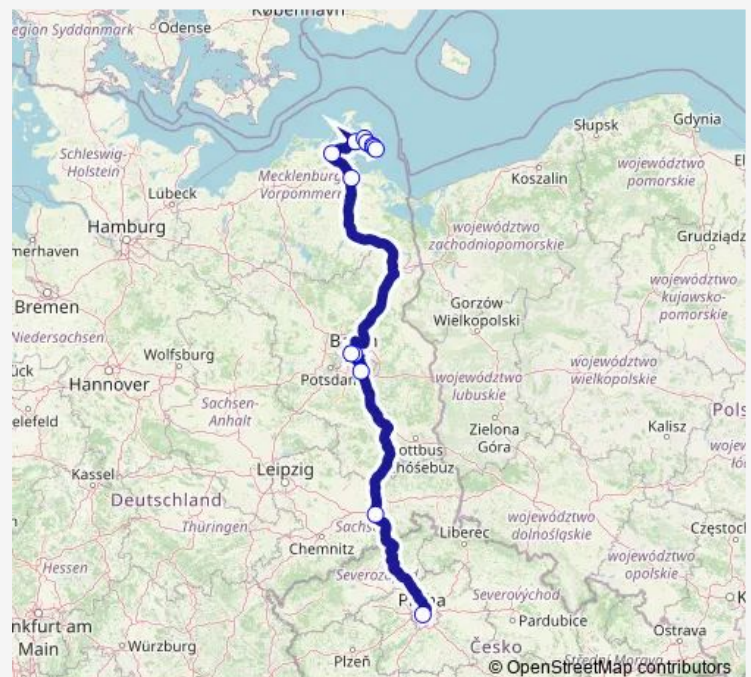

Bus FlixBus 170A Prague - Berlin Alexanderplatz - Göhren

[Go to website](#)

Direction

Prague (Central Bus Station Florenc) — Göhren (Rügen)

13 stops

[Open route schedule](#)

Prague (Central Bus Station Florenc)

Monday —

Tuesday 05:00-06:10

Wednesday 06:00

Thursday —

Friday —

Saturday —

Sunday —

Route info

Direction: Prague (Central Bus Station Florenc)

Stops: 13

Trip Duration: 10 hour 30 min

Direction

Göhren (Rügen) — Prague (Central Bus Station Florenc)

13 stops

[Open route schedule](#)

Göhren (Rügen)

Monday	—
Tuesday	—
Wednesday	07:25-08:25
Thursday	08:25
Friday	—
Saturday	—
Sunday	—

Route info

Direction: Göhren (Rügen)

Stops: 13

Trip Duration: 10 hour 45 min

FlixBus 170A Bus time schedules and route maps are available in an offline PDF at busmaps.com. Use the busmaps.com website to see live bus times, train schedule or subway schedule, and step-by-step directions for all public transit in Berlin