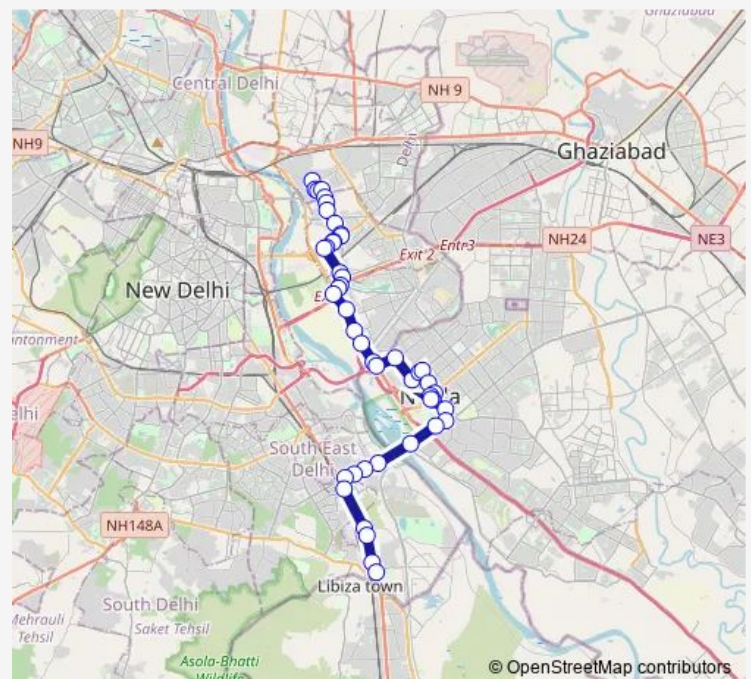

### Route schedule

Jheel Terminal — Jaitpur Crossing

Monday 06:30-18:35

Tuesday 06:30-18:35

Wednesday 06:30-18:35

Thursday 06:30-18:35

Friday 06:30-18:35

Saturday 06:30-18:35

### Route info

Direction: Jheel Terminal

Stops: 46

Trip Duration: 1 hour 44 min

■ 443aup

BusMaps

Mayur Palace

Hindon Regulator(Brd)