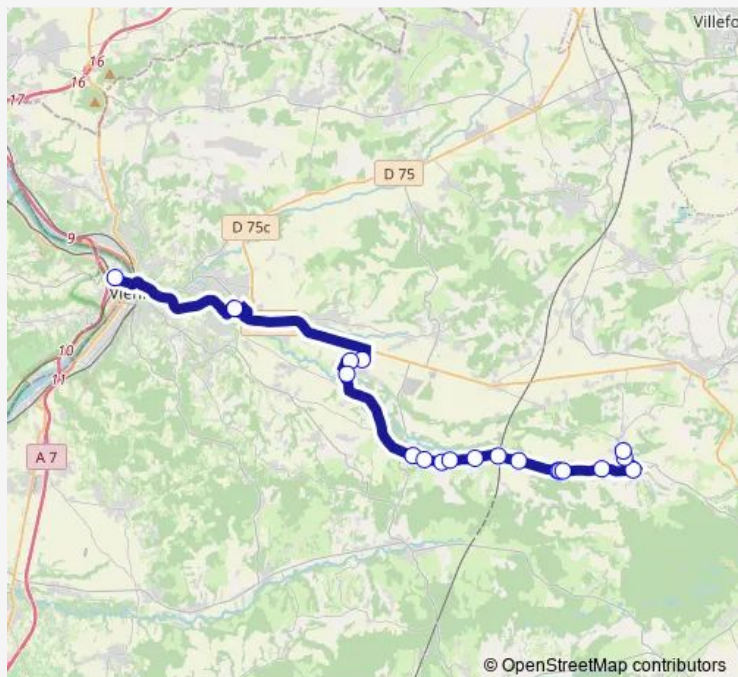

Le Rajat 2

La Tronche

Le Rajat 1

Le Moulin Villeneuve-de-Marc

Pont du Recours

Quartier Eglise

Villeneuve Place

Route schedule

Lycée E. Fitzgerald — Villeneuve Place

Monday —

Tuesday —

Wednesday 12:05

Thursday —

Friday —

Saturday —

Sunday —

Route info

Direction: Lycée E. Fitzgerald

Stops: 19

Trip Duration: 1 hour 22 min

Direction

Lycée E. Fitzgerald — Villeneuve Place

31 stops

[Open route schedule](#)