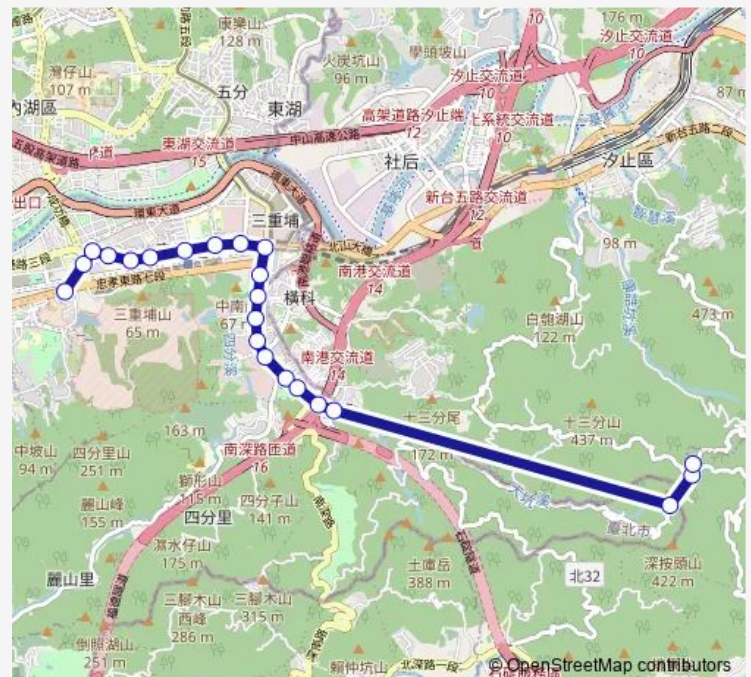

Bus 小5 捷運昆陽站-光明寺

[Go to website](#)

Direction

捷運昆陽站 — 光明寺

22 stops

[Open route schedule](#)

捷運昆陽站

南港高中

土地公廟

東明里/臺北流行音樂中心

南港輪胎

台肥新村

南港行政中心

南港高工(南港路)

南港

南港展覽館

誠正國中

南港水廠

圓拱橋

中研新村

中研院

舊莊一站

舊莊國小

舊莊

舊莊二站

茶葉製造示範場

光明里

Route schedule

捷運昆陽站 — 光明寺

Monday 05:30-18:30

Tuesday 05:30-18:30

Wednesday 05:30-18:30

Thursday 05:30-18:30

Friday 05:30-18:30

Saturday 05:30-16:00

Sunday 05:30-16:00

Route info

Direction: 捷運昆陽站

Stops: 22

Trip Duration: 0 hour 32 min

■ 小5 — 捷運昆陽站-光明寺