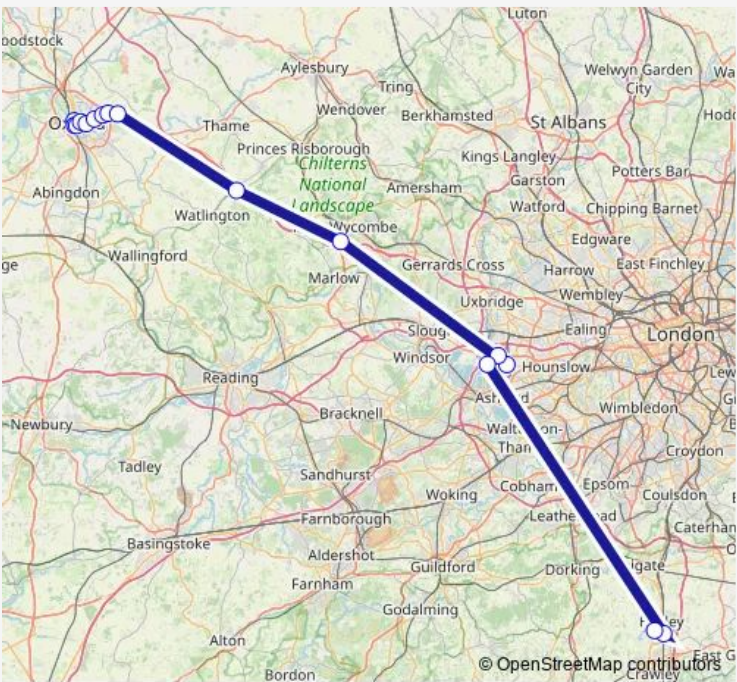

Bus LGW Oxford City Centre - Thornhill - Lewknor - High Wycombe - Heathrow - Gatwick

[Go to website](#)

Direction
 Gloucester Green Bus Station — North Terminal Bus Station

16 stops

[Open route schedule](#)

- Gloucester Green Bus Station
- Westgate
- Speedwell Street
- Queens Lane
- St Clements Street
- Brookes University
- Headington Shops
- Green Road Roundabout
- Thornhill Park and Ride
- Lewknor Turn M40 J6
- Coachway
- Heathrow Central Bus Station
- Compass Centre
- Heathrow Terminal 5
- South Terminal Coach Station
- North Terminal Bus Station

Route schedule

Gloucester Green Bus Station — North Terminal Bus Station

Monday	01:30-23:30
Tuesday	01:30-23:30
Wednesday	01:30-23:30
Thursday	01:30-23:30
Friday	01:30-23:30
Saturday	01:30-23:30
Sunday	01:30-23:30

Route info

Direction: Gloucester Green Bus Station

Stops: 16

Trip Duration: 2 hour 50 min

■ LGW — Oxford City Centre - Thornhill - Lewknor - High Wycombe - Heathrow - Gatwick **BusMaps**

LGW Bus time schedules and route maps are available in an offline PDF at busmaps.com. Use the busmaps.com website to see live bus times, train schedule or subway schedule, and step-by-step directions for all public transit in Oxford