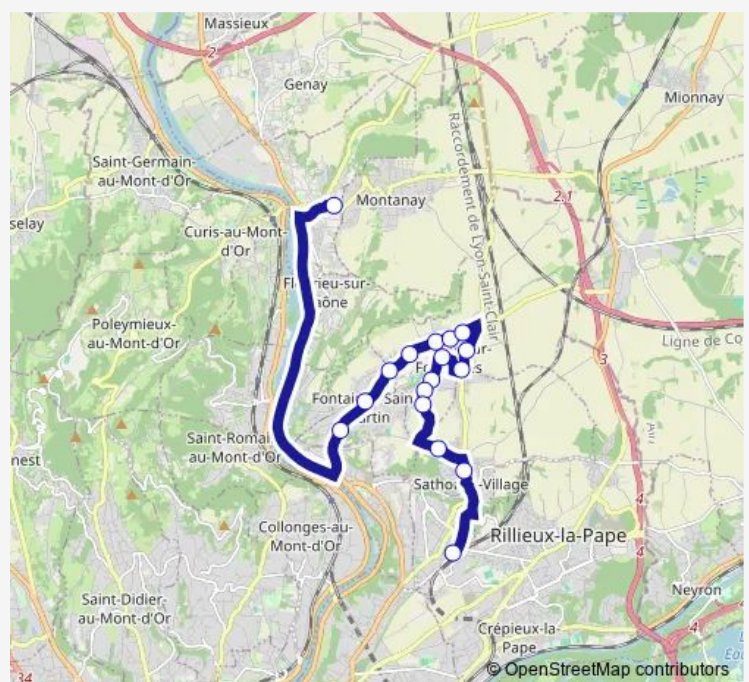

Direction

Neuville SUR Saone - Lycee Rosa Park — Sathonay Camp - Sathonay Gare

17 stops

[Open route schedule](#)

Neuville SUR Saone - Lycee Rosa Park

Fontaines ST Martin - LES Mollieres

Fontaines ST Martin - Centre

Route schedule

Neuville SUR Saone - Lycee Rosa Park — Sathonay Camp - Sathonay Gare

Monday 18:05

Tuesday 18:05

Wednesday —

Thursday 18:05

Friday 18:05

Saturday —

Sunday —

Route info

Direction: Neuville SUR Saone - Lycee Rosa Park

Stops: 17

Trip Duration: 0 hour 43 min

JD79 Bus time schedules and route maps are available in an offline PDF at busmaps.com. Use the busmaps.com website to see live bus times, train schedule or subway schedule, and step-by-step directions for all public transit in Cailloux-sur-Fontaines