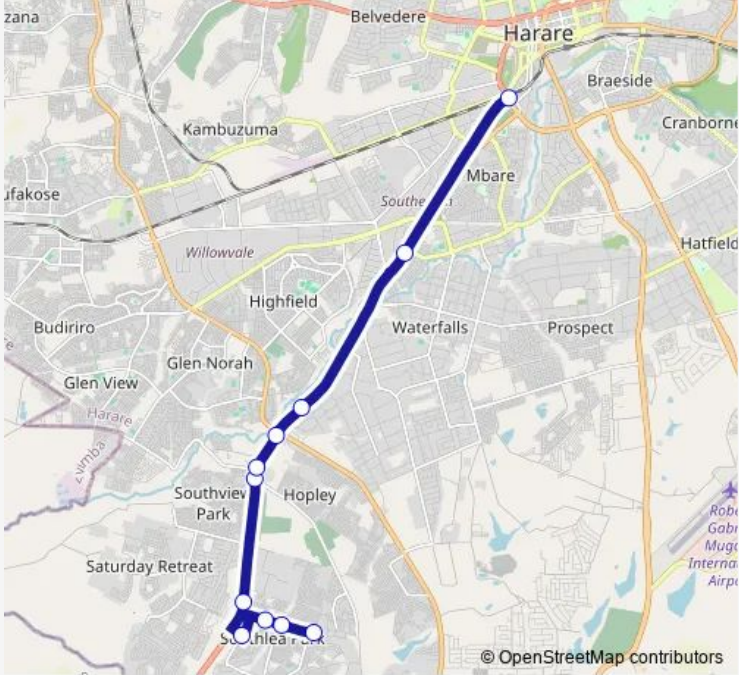

**Communal Taxi Service Southlea Park to Simon Mazorodze Flyover**

[Go to website](#)

**Direction**  
 Seventh Day Adventist Southley Park — Simon Mazorodze Flyover  
 11 stops  
[Open route schedule](#)

- Seventh Day Adventist Southley Park
- Hencatch
- C.P.C.A. Church
- Hopeley District Office
- Masowe
- Boka
- South Wind Bottle Store
- Mbudzi Round about
- Murefu
- OK Houghton Park
- Simon Mazorodze Flyover

**Route schedule**  
 Seventh Day Adventist Southley Park — Simon Mazorodze Flyover

Monday	16:24
Tuesday	16:24
Wednesday	16:24
Thursday	16:24
Friday	16:24
Saturday	16:24
Sunday	16:24

**Route info**  
 Direction: Seventh Day Adventist Southley Park  
 Stops: 11  
 Trip Duration: 0 hour 51 min