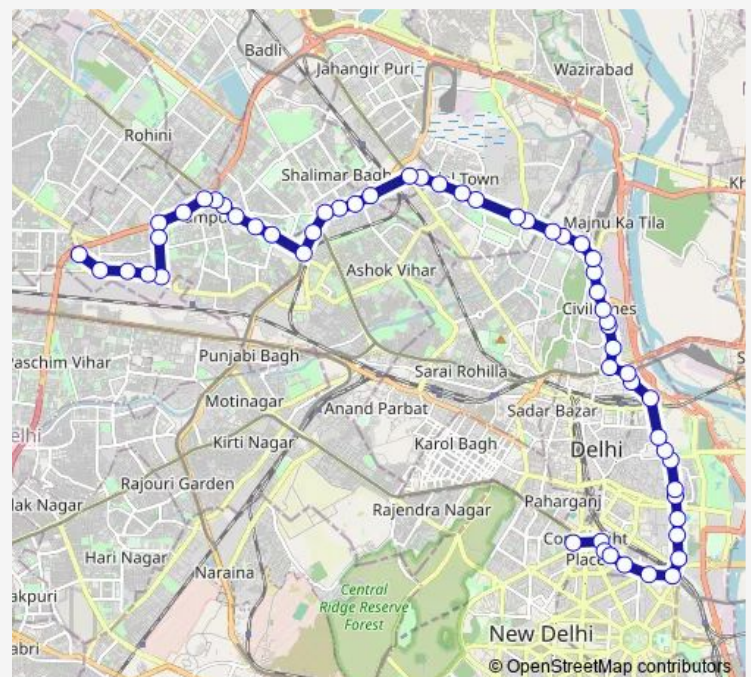

Isbt Nityanand Marg

Ludlow Castle

Exchange Store / Civil Lines Metro Station

Route schedule

Shivaji Stadium Terminal — West Enclave / Sansad Vihar (T)

Monday 07:25-19:40

Tuesday 07:25-19:40

Wednesday 07:25-19:40

Thursday 07:25-19:40

Friday 07:25-19:40

Saturday 07:25-19:40

Sunday 07:25-19:40

Route info

Direction: Shivaji Stadium Terminal

Stops: 56

Trip Duration: 1 hour 41 min