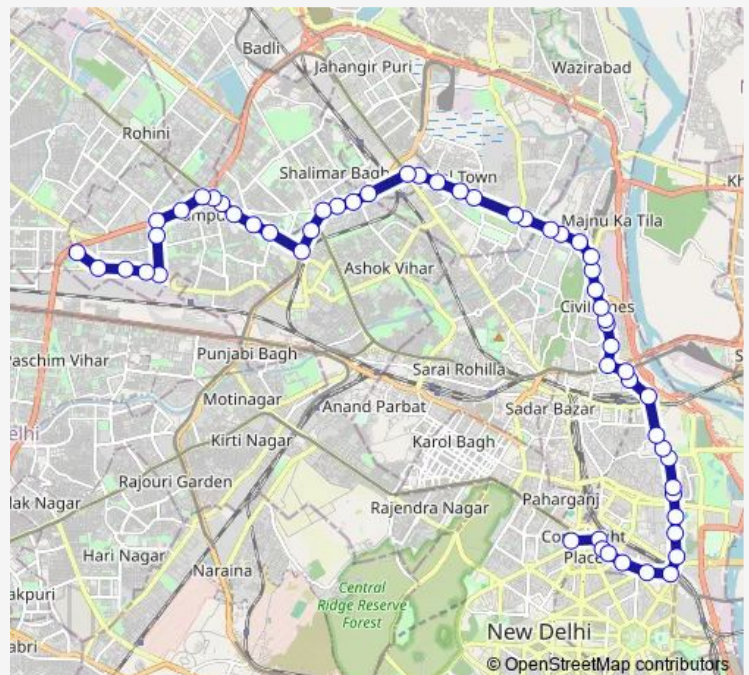

### Route schedule

Shivaji Stadium Terminal — West Enclave / Sansad Vihar (T)

Monday 07:25-19:40

Tuesday 07:25-19:40

Wednesday 07:25-19:40

Thursday 07:25-19:40

Friday 07:25-19:40

Saturday 07:25-19:40

### Route info

Direction: Shivaji Stadium Terminal

Stops: 56

Trip Duration: 1 hour 41 min

■ 164up

BusMaps

Civil Lines Metro Station

IP College