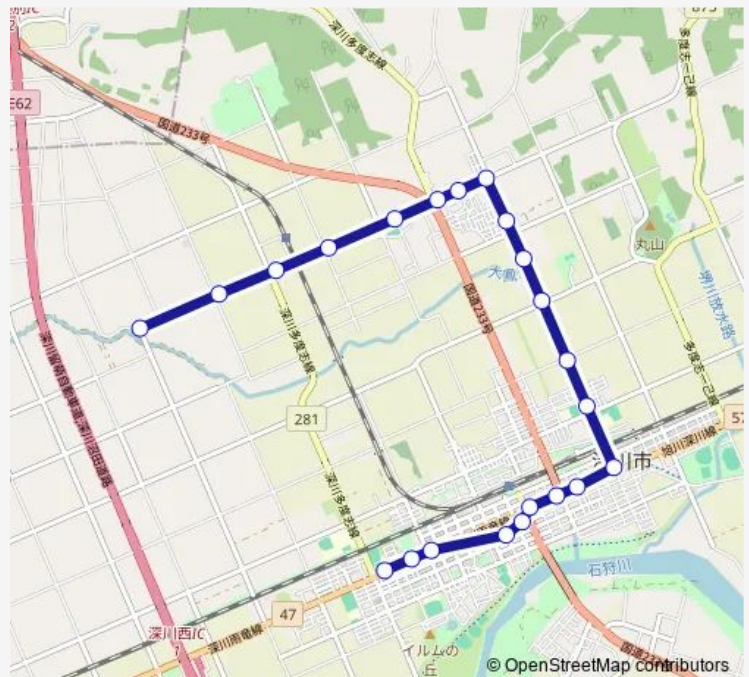

Bus 西北星線

[Go to website](#)

Direction

深川西高前 — 西北星

22 stops

[Open route schedule](#)

深川西高前

生きがい文化センター

4条1番

深川市立病院前

5条8番

深川十字街

4条11番

4条13番

深川市役所

一己小学校

市道4番通

市道3番通

桜坂

市道2番通

市道1番通

市営住宅前

曙団地

北新小学校

二北星

北新公民館

西北星会館

Route schedule

深川西高前 — 西北星

Monday 07:20-17:54

Tuesday 07:20-17:54

Wednesday 07:20-17:54

Thursday 07:20-17:54

Friday 07:20-17:54

Saturday —

Sunday —

Route info

Direction: 深川西高前

Stops: 22

Trip Duration: 0 hour 25 min

■ 西北星線

BusMaps