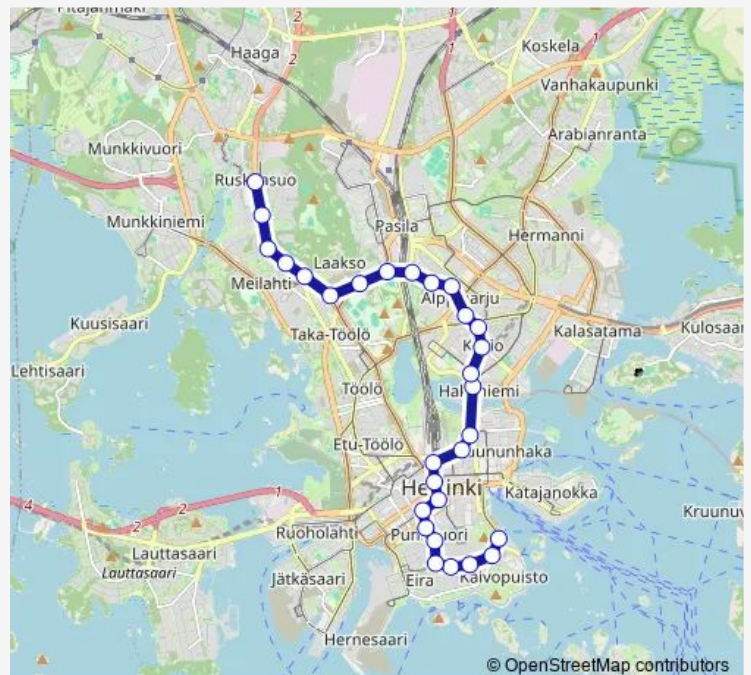

### Route schedule

Olympiaterminaali — Ruskeasuo

Monday 20:36-23:09

Tuesday 16:19-23:09

Wednesday 20:36-01:22<sup>+1</sup>

Thursday 20:36-01:43<sup>+1</sup>

Friday 20:36-23:10

Saturday 19:02-01:43<sup>+1</sup>

### Route info

Direction: Olympiaterminaali

Stops: 29

Trip Duration: 0 hour 35 min

■ 3H — Olympiaterm. - Rautatieas. - Kallio - Ruskeasuo

Eläintarha

Auroran sairaala

Reijolankatu