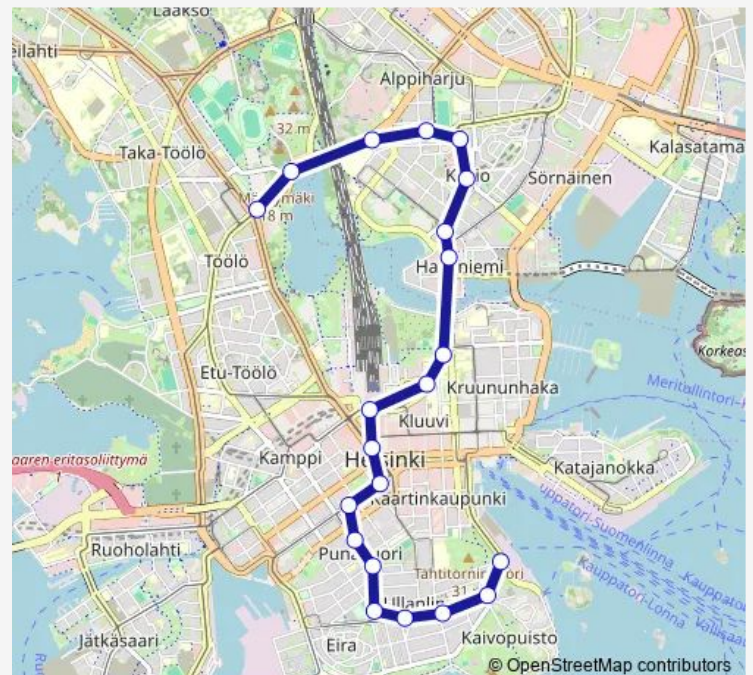

Linnanmäki (etelä)

Kaupunginpuutarha

Ooppera

Route schedule

Olympiaterminaali — Ooppera

Monday 18:37-01:43⁺¹

Tuesday 18:37-01:43⁺¹

Wednesday 18:37-01:42⁺¹

Thursday 18:22-01:43⁺¹

Friday 18:37-01:43⁺¹

Saturday 22:30-22:54

Sunday 18:22-01:42⁺¹

Route info

Direction: Olympiaterminaali

Stops: 21

Trip Duration: 0 hour 23 min

■ 3H — Olympiaterm. - Rautatieas. - Kallio - Ooppera

BusMaps

3H Tram time schedules and route maps are available in an offline PDF at busmaps.com. Use the busmaps.com website to see live bus times, train schedule or subway schedule, and step-by-step directions for all public transit in Helsinki