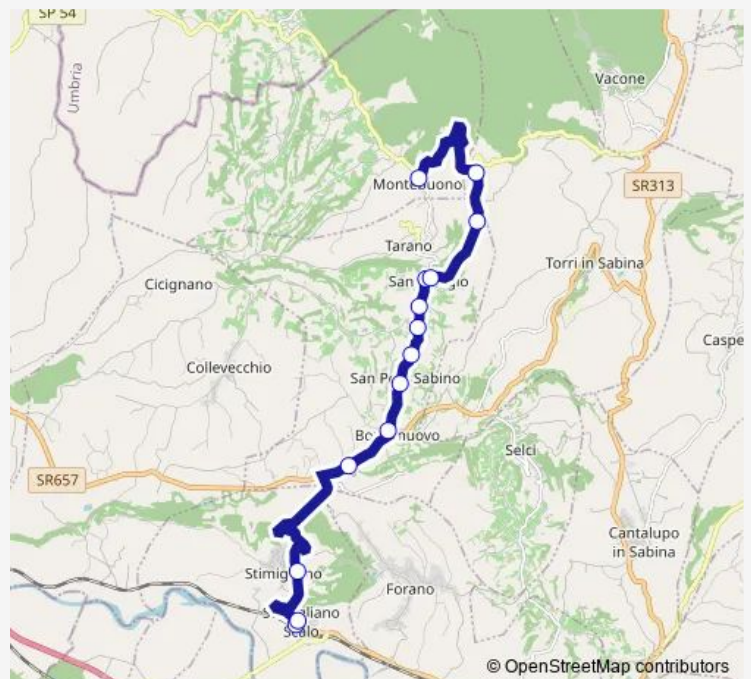

Stimigliano | Via Sabina (Km 8) # f2464

Tarano | Via Torri Via Stocchetti # f2391

Tarano | Borgonuovo # f2392

Tarano | San Polo # f2393

Tarano | Via Fontana Corso Trieste # f2394

Tarano | Noci Querceto # f2395

Tarano | Benedetti # f2396

Tarano | San Giorgio # f2325

Tarano | Via della Quercia # f2482

Tarano | Via degli Ulivi # f2483

Torri | Collepietro # f2484

Montebuono | Via Roma # f2301

Route schedule

Stimigliano | Stazione FS # f2418 — Montebuono | Via Roma # f2301

| | |
|-----------|-------|
| Monday | 05:30 |
| Tuesday | 05:30 |
| Wednesday | 05:30 |
| Thursday | 05:30 |
| Friday | 05:30 |
| Saturday | — |
| Sunday | — |

Route info

Direction: Stimigliano | Stazione FS # f2418

Stops: 14

Trip Duration: 0 hour 20 min

Stimigliano Scalo - Montebuono # Pm31d

Bus time schedules and route maps are available in an offline PDF at busmaps.com. Use the busmaps.com website to see live bus times, train schedule or subway schedule, and step-by-step directions for all public transit in Tarano