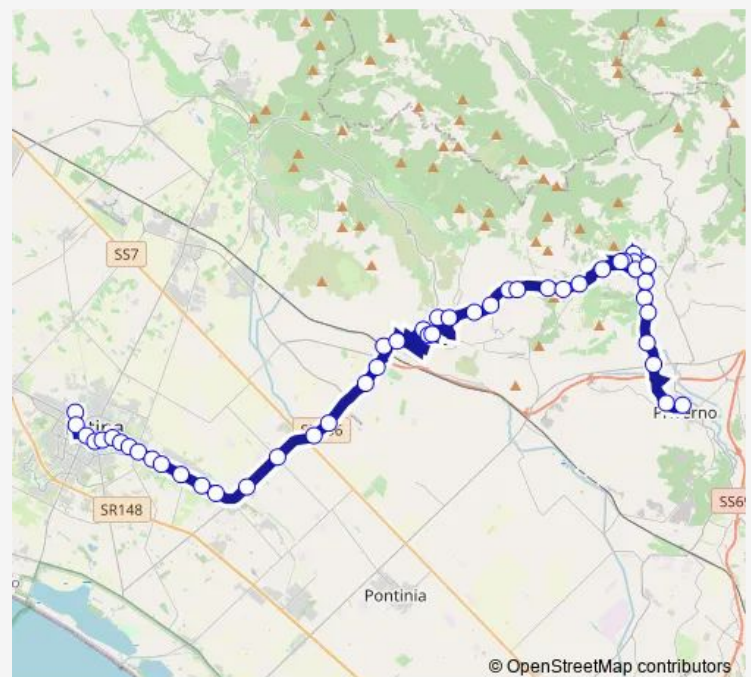

Monday 14:00

Tuesday 14:00

Wednesday 14:00

Thursday 14:00

Friday 14:00

Saturday —

Sunday —

Route info

Direction: Latina | Terminal Bus # f3092

Stops: 50

Trip Duration: 1 hour 22 min

Latina - Priverno # Lt615a

Sezze | Via Calabria Via Veneto # f3353

Sezze | Via Fanfara # f3155

Sezze | Porta Sant'Andrea # f3156