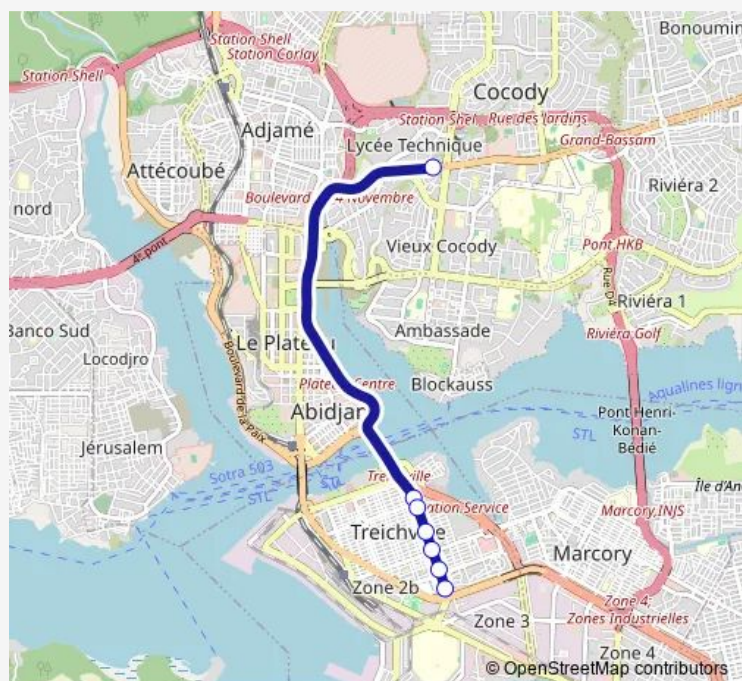

### Direction

Carrefour la Vie — Gare de Bassam

7 stops

[Open route schedule](#)

Carrefour la Vie

Descente du Pont

Nanan Yamouso

Avenue 16

Notre Dame

Clinique la Rosette

Gare de Bassam

### Route schedule

Carrefour la Vie — Gare de Bassam

Monday	06:00
Tuesday	06:00
Wednesday	06:00
Thursday	06:00
Friday	06:00
Saturday	06:00
Sunday	06:00

### Route info

Direction: Carrefour la Vie

Stops: 7

Trip Duration: 2 hour 0 min

**Direction**

Treichvile Gare de Bassam — Carrefour la Vie

3 stops

[Open route schedule](#)