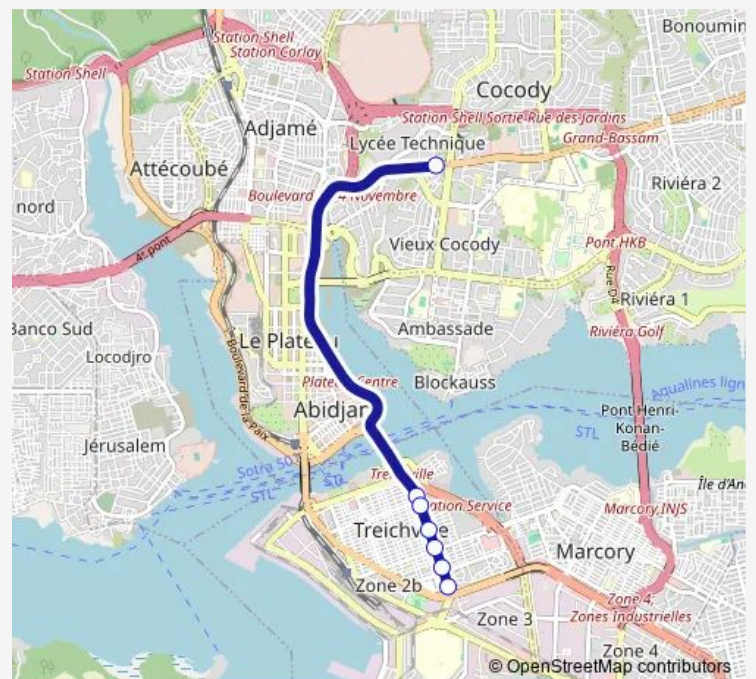

Bus woro woro banalisé : Cocody La vie ↔ Treichville Gare Bassam

[Go to website](#)

Direction

Carrefour la Vie — Gare de Bassam

7 stops

[Open route schedule](#)

Carrefour la Vie

Descente du Pont

Nanan Yamouso

Avenue 16

Notre Dame

Clinique la Rosette

Gare de Bassam

Route schedule

Carrefour la Vie — Gare de Bassam

Monday	06:00
Tuesday	06:00
Wednesday	06:00
Thursday	06:00
Friday	06:00
Saturday	06:00
Sunday	06:00

Route info

Direction: Carrefour la Vie

Stops: 7

Trip Duration: 2 hour 0 min

woro woro banalisé : Cocody La vie ↔ Treichville Gare Bassam

BusMaps

Direction

Treichvile Gare de Bassam — Carrefour la Vie

Route info

Direction: Treichvile Gare de Bassam

Stops: 3

Trip Duration: 2 hour 0 min

Bus time schedules and route maps are available in an offline PDF at busmaps.com. Use the busmaps.com website to see live bus times, train schedule or subway schedule, and step-by-step directions for all public transit in Abidjan