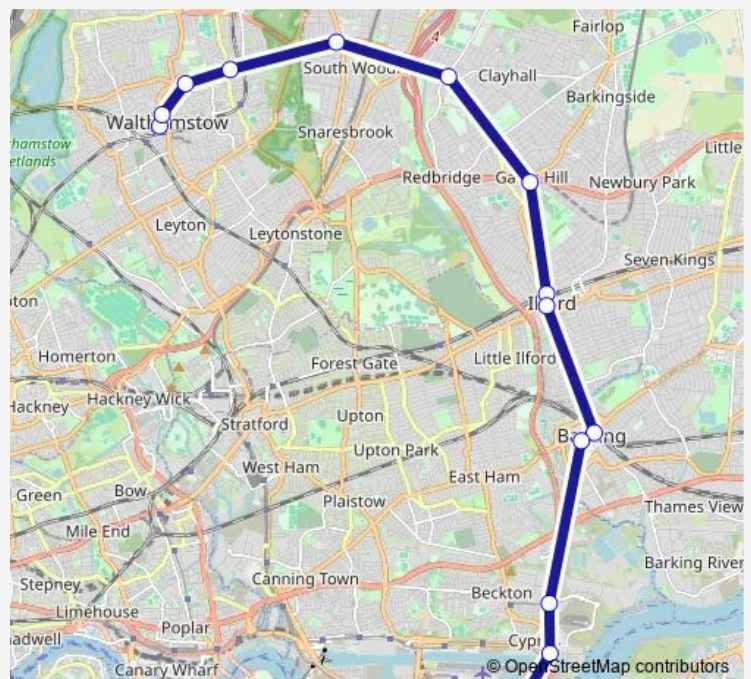

Barking Station

Barking Town Centre

Armada Way / Winsor Terrace

Uel Docklands Campus

North Woolwich / Pier Road

North Woolwich Free Ferry

Route schedule

Walthamstow Bus Station — North Woolwich Free Ferry

Monday 00:00-23:45

Tuesday 00:00-23:45

Wednesday 00:00-23:45

Thursday 00:00-23:45

Friday 00:00-23:45

Saturday 00:00-23:45

Sunday 00:00-23:45

Route info

Direction: Walthamstow Bus Station

Stops: 15

Trip Duration: 1 hour 2 min

Direction

North Woolwich Free Ferry — Selborne Walk / Vernon Road

15 stops

[Open route schedule](#)

North Woolwich Free Ferry

North Woolwich / Pier Road

Uel Docklands Campus

Armada Way / Winsor Terrace

Barking Town Centre

Barking Station

Iford Sainsbury's

Iford Station

Gants Hill Station / Cranbrook Road