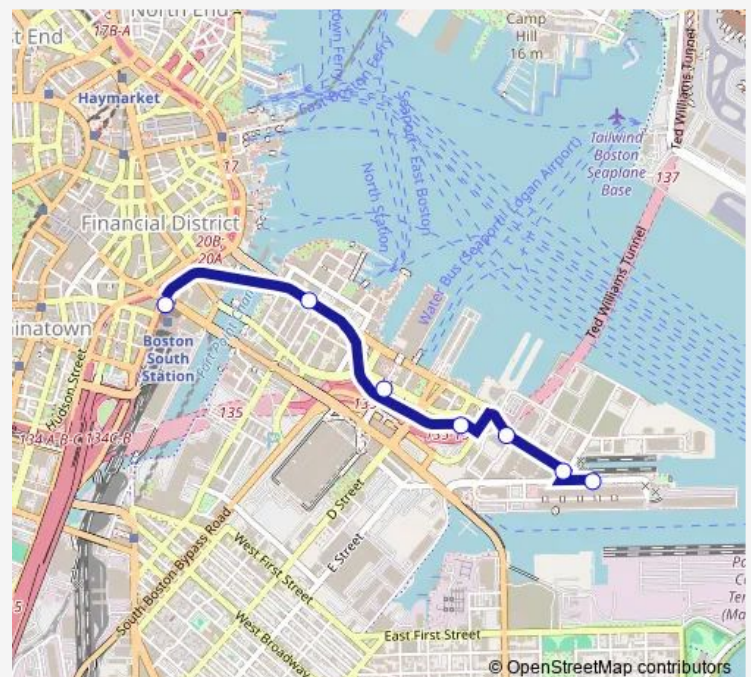

Drydock Ave @ Black Falcon Ave

Drydock Ave @ Design Center Place

Northern Ave @ Tide St

Northern Ave opp Harbor St

Silver Line Way

World Trade Center

Courthouse

South Station

Route schedule

23 Drydock Ave — South Station

Monday	05:45-00:26 ⁺¹
Tuesday	05:45-00:17 ⁺¹
Wednesday	05:45-00:17 ⁺¹
Thursday	05:45-00:17 ⁺¹
Friday	05:45-00:17 ⁺¹
Saturday	06:06-00:33 ⁺¹
Sunday	06:51-00:51 ⁺¹

Route info

Direction: 23 Drydock Ave

Stops: 10

Trip Duration: 0 hour 22 min

■ SI2 — Design Center - South Station

Direction

South Station — 23 Drydock Ave

7 stops

[Open route schedule](#)

South Station

Courthouse

World Trade Center

Silver Line Way

Northern Ave @ Harbor St

Northern Ave @ Tide St

23 Drydock Ave