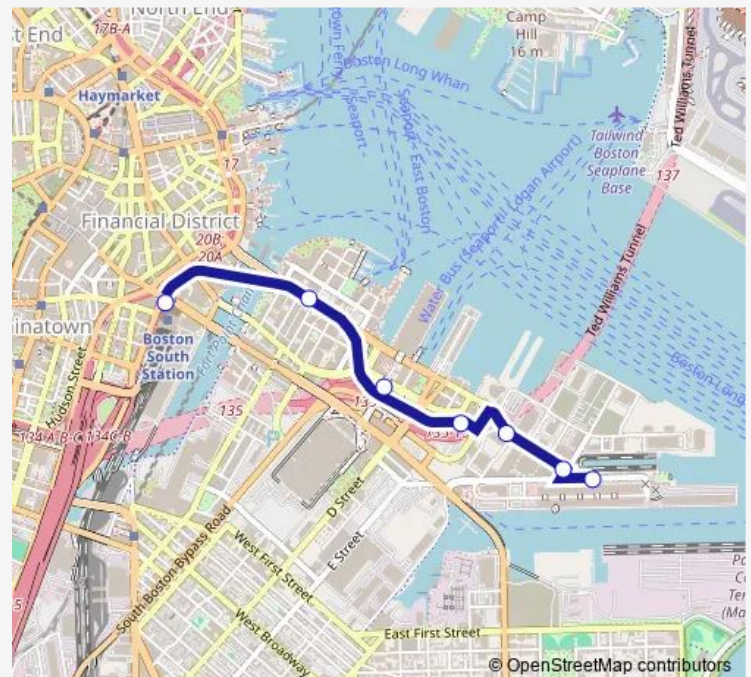

Northern Ave @ Tide St

Northern Ave opp Harbor St

Silver Line Way

World Trade Center

Courthouse

South Station

### Route schedule

23 Drydock Ave — South Station

Monday	05:45-00:26 <sup>+1</sup>
Tuesday	05:45-00:17 <sup>+1</sup>
Wednesday	05:45-00:51 <sup>+1</sup>
Thursday	05:45-00:17 <sup>+1</sup>
Friday	05:45-00:17 <sup>+1</sup>
Saturday	06:06-00:33 <sup>+1</sup>
Sunday	06:51-00:51 <sup>+1</sup>

### Route info

Direction: 23 Drydock Ave

Stops: 10

Trip Duration: 0 hour 13 min

■ SL2 — Design Center - South Station

**Direction**

South Station — 23 Drydock Ave

7 stops

[Open route schedule](#)

South Station

Courthouse

World Trade Center

Silver Line Way

Northern Ave @ Harbor St

Northern Ave @ Tide St

23 Drydock Ave