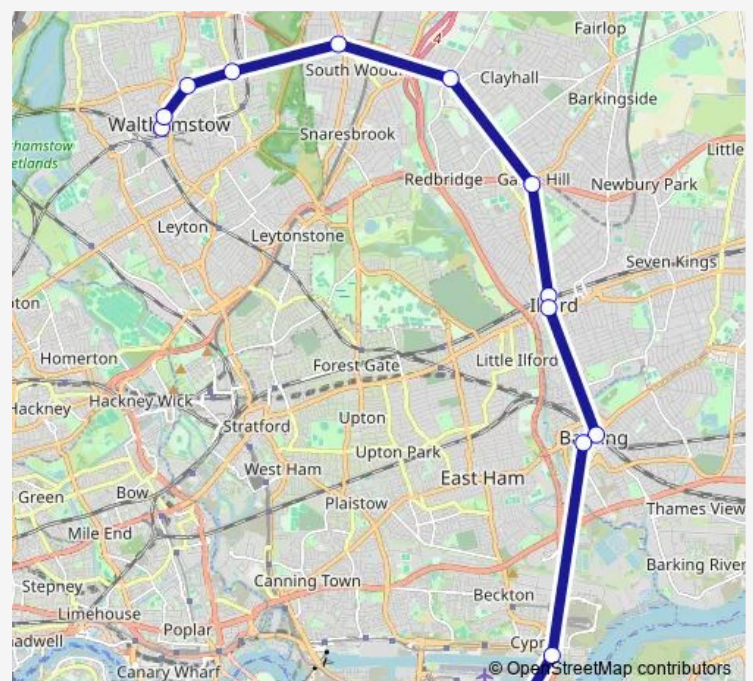

Barking Station

Barking Town Centre

Uel Docklands Campus

North Woolwich / Pier Road

North Woolwich Free Ferry

Route schedule

Walthamstow Bus Station — North Woolwich Free Ferry

Monday 00:00-23:45

Tuesday 00:00-23:45

Wednesday 00:00-23:45

Thursday 00:00-23:45

Friday 00:00-23:45

Saturday 00:00-23:45

Sunday 00:00-23:45

Route info

Direction: Walthamstow Bus Station

Stops: 14

Trip Duration: 0 hour 47 min

Direction

North Woolwich Free Ferry — Walthamstow Central Station

14 stops

[Open route schedule](#)

North Woolwich Free Ferry

North Woolwich / Pier Road

Uel Docklands Campus

Barking Town Centre

Barking Station

Iford Sainsbury's

Iford Station

Gants Hill Station / Cranbrook Road

Woodford / Roding Lane South

High Road South Woodford