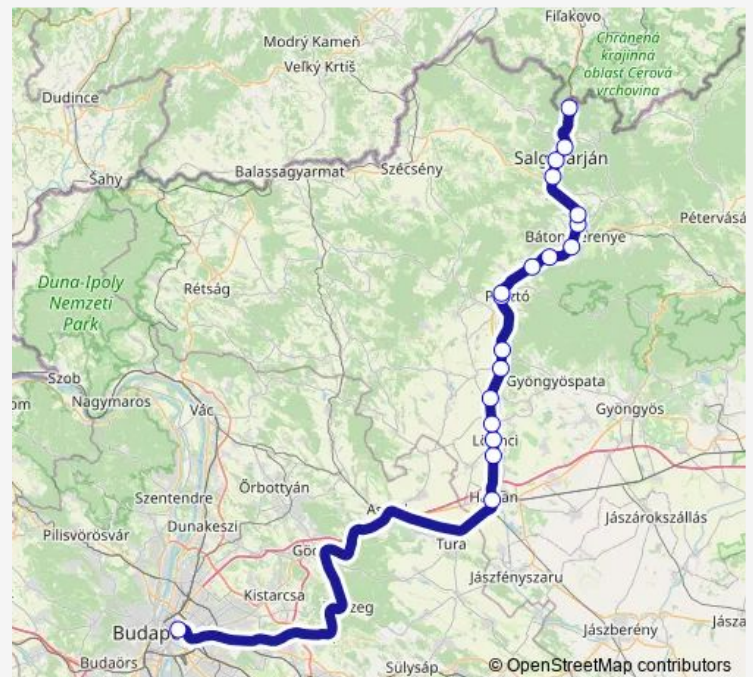

### Route info

Direction: Budapest-Keleti

Stops: 19

Trip Duration: 2 hour 46 min

S 15838

S 15838 Rail time schedules and route maps are available in an offline PDF at [busmaps.com](https://busmaps.com). Use the [busmaps.com](https://busmaps.com) website to see live bus times, train schedule or subway schedule, and step-by-step directions for all public transit in Hatvan