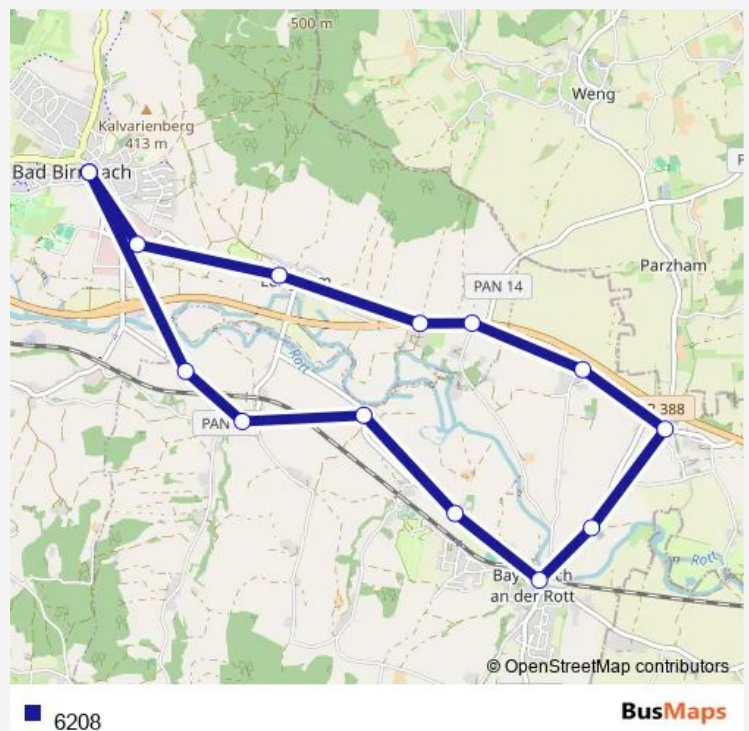

Direction

Bad Birnbach, Feuerwehrhaus — Luderbach, Abzw Steinberg

22 stops

[Open route schedule](#)

Bad Birnbach, Feuerwehrhaus

Bad Birnbach, Gewerbegebiet

Bad Birnbach, Schule

Lengham, Dorfplatz

Reichertsham

Hasenberg

Holzham bei Bayerbach

Kindlbach, Wh

Bayerbach, Rottstraße 4

Bayerbach, Ortsmitte

Bayerbach, Schule

Au, Siedlung

Huckenham, Kirche

Dobl, Schmied

Wagenöd

Steinberg, Holzner

Steinberg, Steindl

Steinberg, Anw Zue

Steinberg, Hofer

Kainerding

Oberndorf bei Bayerbach

Route schedule

Bad Birnbach, Feuerwehrhaus — Luderbach, Abzw Steinberg

Monday 12:18

Tuesday 12:18

Wednesday 12:18

Thursday 12:18

Friday 12:18

Saturday —

Sunday —

Route info

Direction: Bad Birnbach, Feuerwehrhaus

Stops: 22

Trip Duration: 0 hour 40 min