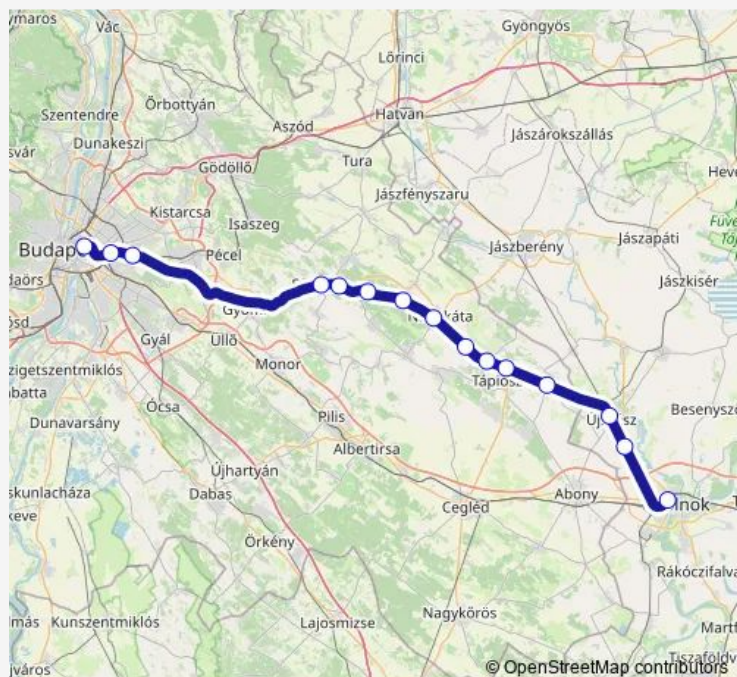

Thursday —

Friday —

Saturday 12:01

Sunday 12:01

Route info

Direction: Szolnok

Stops: 15

Trip Duration: 1 hour 49 min

Direction

Budapest-Keleti — Szolnok

15 stops

[Open route schedule](#)

Budapest-Keleti

Kőbánya felső

Rákos

Sülysáp

Thursday 07:15-20:15

Friday 07:15-20:15

Saturday 06:55-20:15

Sunday 06:55-20:15

Route info

Direction: Budapest-Keleti

Stops: 15

Trip Duration: 1 hour 43 min

Thursday 07:00-18:00

Friday 07:00-18:00

Saturday 07:00-18:00

Sunday 07:00-18:00

Route info

Direction: Szolnok

Stops: 15

Trip Duration: 1 hour 49 min