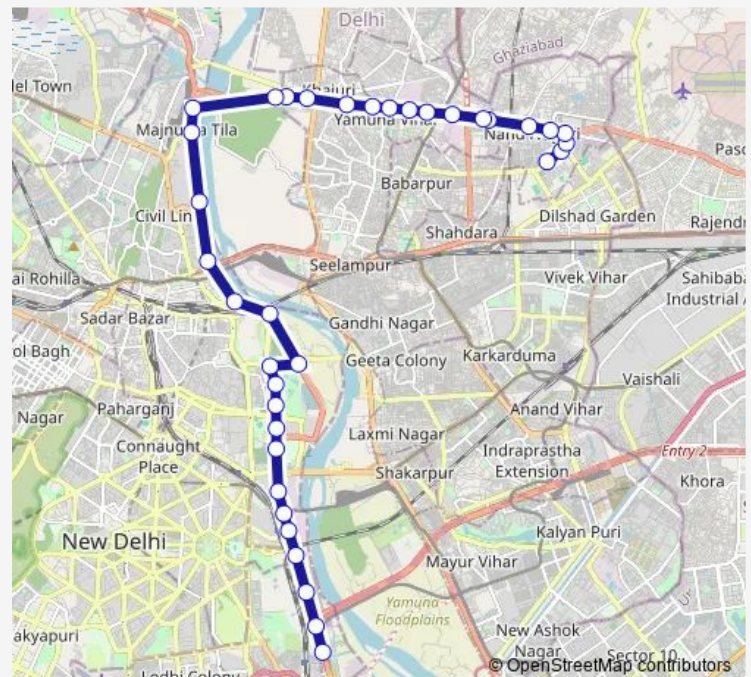

Majnu Ka Tila Outer Ring Road

Raksha Vigyan Kendra / Metcalf House

Isbt Ring Road

Route schedule

Nand Nagari Terminal — Isbt Sarai Kale Khan

Monday 10:39-14:39

Tuesday 10:39-14:39

Wednesday 10:39-14:39

Thursday 10:39-14:39

Friday 10:39-14:39

Saturday 10:39-14:39

Sunday 10:39-14:39

Route info

Direction: Nand Nagari Terminal

Stops: 36

Trip Duration: 1 hour 33 min