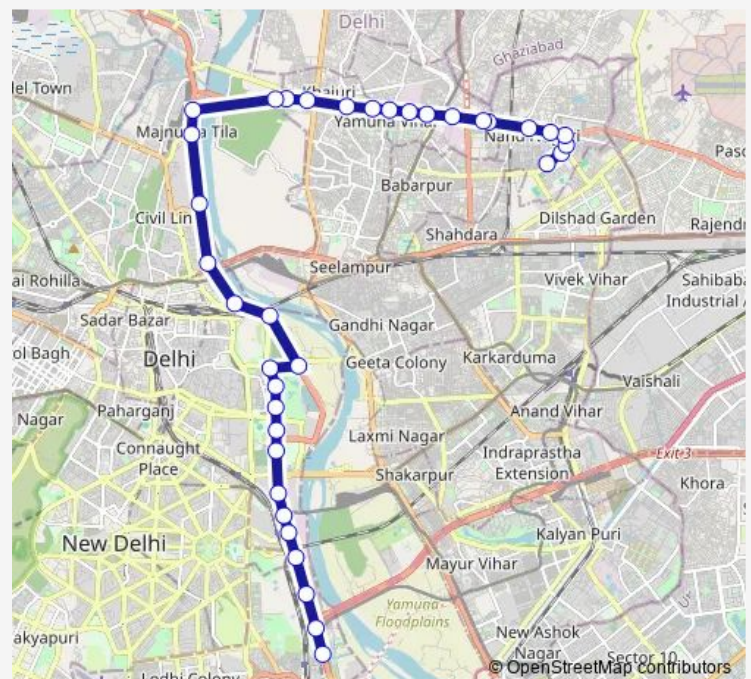

Majnu Ka Tila Outer Ring Road

Raksha Vigyan Kendra / Metcalf House

Isbt Ring Road

Route schedule

Nand Nagari Terminal — Isbt Sarai Kale Khan

Monday 10:39-14:39

Tuesday 10:39-14:39

Wednesday 10:39-14:39

Thursday 10:39-14:39

Friday 10:39-14:39

Saturday 10:39-14:39

Sunday 10:39-14:39

Route info

Direction: Nand Nagari Terminal

Stops: 36

Trip Duration: 1 hour 33 min