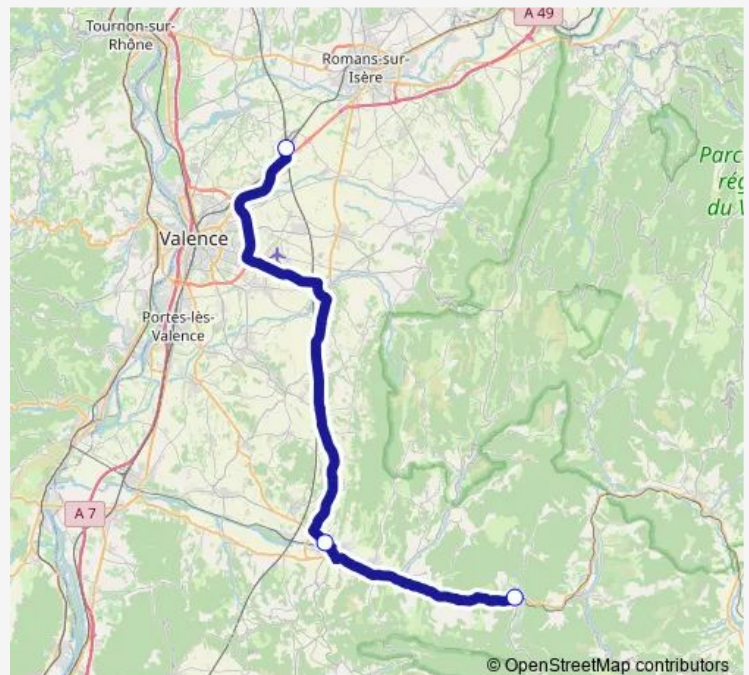

Bus D53 Valence TGV- Crest- Saillans[Go to website](#)**Direction**

Gare Lamure — TGV R-Alpes Sud

3 stops

[Open route schedule](#)

Gare Lamure

Sncf Armorin

TGV R-Alpes Sud

Route schedule

Gare Lamure — TGV R-Alpes Sud

Monday	05:50-19:55
Tuesday	05:50-19:55
Wednesday	05:50-19:55
Thursday	05:50-19:55
Friday	05:50-19:55
Saturday	15:35-19:55
Sunday	08:55-19:55

Route info

Direction: Gare Lamure

Stops: 3

Trip Duration: 0 hour 55 min

Direction

TGV R-Alpes Sud — Gare Lamure

3 stops

[Open route schedule](#)

TGV R-Alpes Sud

Sncf Armorin

Gare Lamure

Route schedule

TGV R-Alpes Sud — Gare Lamure

Monday	09:05-21:20
Tuesday	09:05-21:20
Wednesday	09:05-21:20
Thursday	09:05-21:20
Friday	09:05-21:20
Saturday	18:35-21:20
Sunday	12:10-21:20

Route info