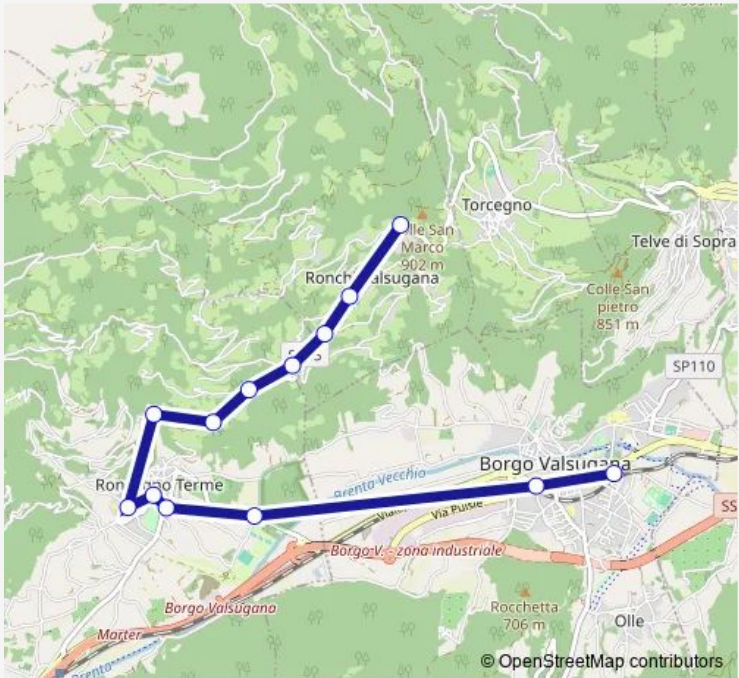

Bus B409 Borgo Valsugana -Roncegno Terme -Ronchi

[Go to website](#)

Direction
 Borgo Valsugana-C.Intermodale — Ronchi Valsugana
 13 stops
[Open route schedule](#)

- Borgo Valsugana-C.Intermodale
- Borgo V. Bocciodromo
- Roncegno. Centro Polisportivo
- Roncegno Terme
- Roncegno. Municipio
- Roncegno. Chiesa
- Gionzeri
- Rincheri
- Maso Roneri
- Montebello
- Stauda
- Ronchi-Loc. Marchi
- Ronchi Valsugana

Route schedule
 Borgo Valsugana-C.Intermodale — Ronchi Valsugana

Monday	06:55-18:16
Tuesday	06:55-18:16
Wednesday	06:55-18:16
Thursday	06:55-18:16
Friday	06:55-18:16
Saturday	06:55-18:16
Sunday	—

Route info
 Direction: Borgo Valsugana-C.Intermodale
 Stops: 13
 Trip Duration: 0 hour 20 min

■ B409 — Borgo Valsugana -Roncegno Terme -Ronchi **BusMaps**

Direction

Ronchi Valsugana — Borgo Valsugana-C.Intermodale

13 stops

[Open route schedule](#)

Ronchi Valsugana

Ronchi-Loc. Marchi

Stauda

Friday 07:17-18:40

Saturday 07:17-18:40

Sunday —

Route info

Direction: Ronchi Valsugana

Stops: 13

Trip Duration: 0 hour 20 min

B409 Bus time schedules and route maps are available in an offline PDF at busmaps.com. Use the busmaps.com website to see live bus times, train schedule or subway schedule, and step-by-step directions for all public transit in Roncegno