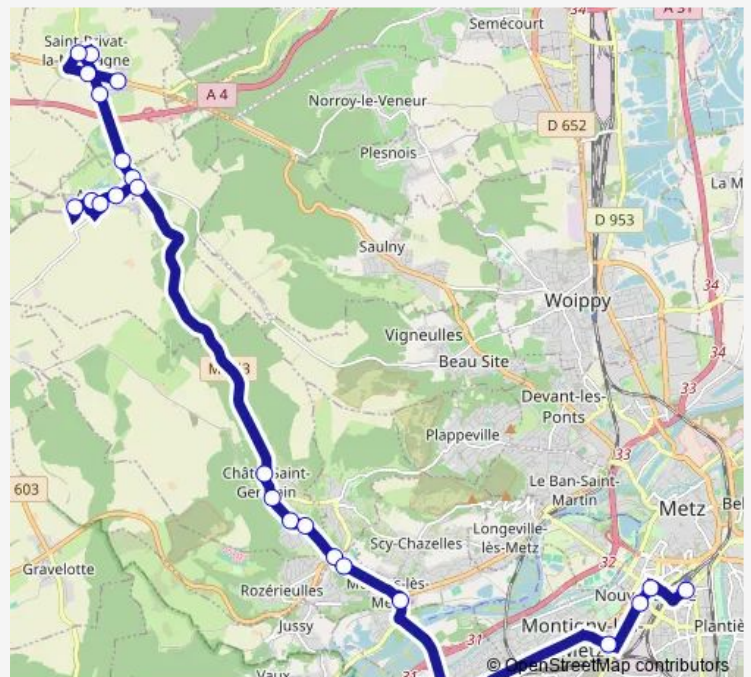

Thursday 06:53

Friday 06:53

Saturday —

Sunday —

Route info

Direction: ST-Privat Montagne

Stops: 24

Trip Duration: 1 hour 0 min