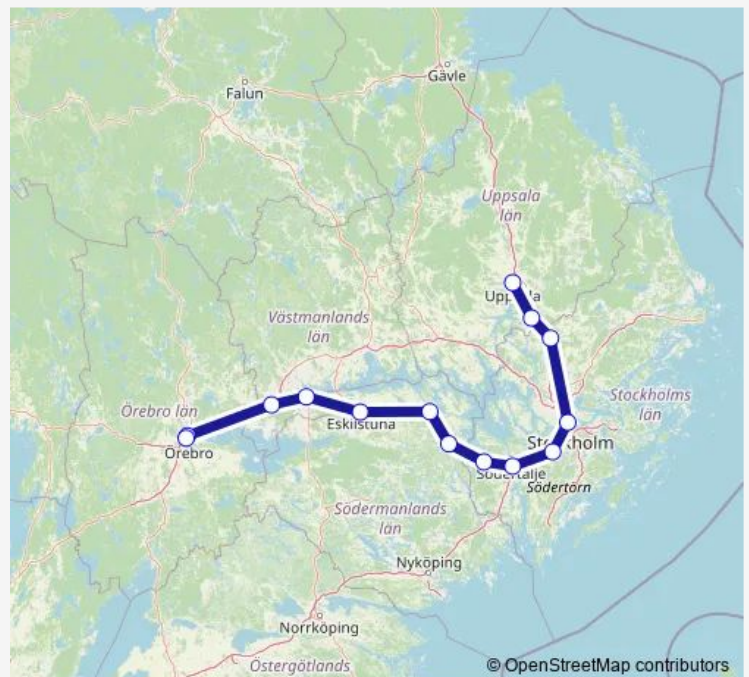

Long Distance Trains 977

[Go to website](#)

Direction

undefined — undefined

0 stops

[Open route schedule](#)

Route schedule

undefined — undefined

Monday 20:08

Tuesday 20:08

Wednesday 20:08

Thursday 20:08

Friday 20:08

Saturday 20:08

Sunday 20:08

Route info

Direction:

Stops: 0

Trip Duration: – min

■ 977