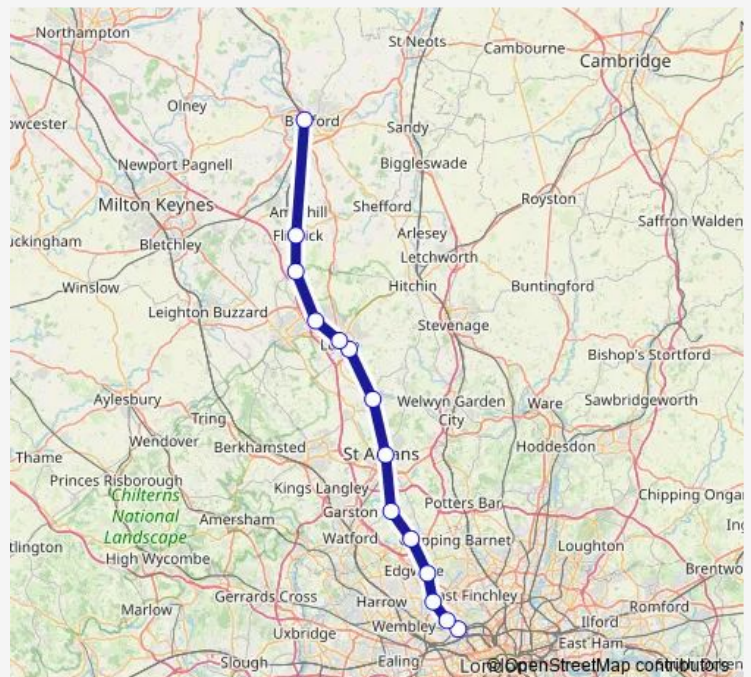

## Rail TI:Whp->Bdm TL train service from WHP to Bdm

[Go to website](#)

### Direction

West Hampstead Thameslink — Bedford

14 stops

[Open route schedule](#)

West Hampstead Thameslink

Cricklewood

Hendon

Mill Hill Broadway

### Route schedule

West Hampstead Thameslink — Bedford

Monday —

Tuesday —

Wednesday —

Thursday —

Friday —

Saturday 02:52-06:56

### Route info

Direction: West Hampstead Thameslink

Stops: 14

Trip Duration: 1 hour 7 min

■ TI:Whp->Bdm — TL train service from WHP to Bdm

Tl:Whp->Bdm Rail time schedules and route maps are available in an offline PDF at [busmaps.com](https://busmaps.com). Use the [busmaps.com](https://busmaps.com) website to see live bus times, train schedule or subway schedule, and step-by-step directions for all public transit in Luton