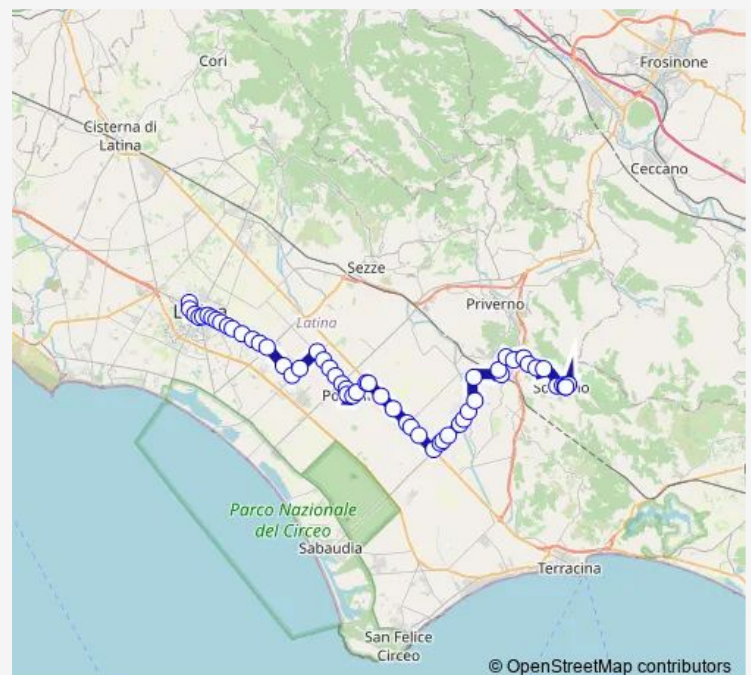

Tuesday 12:50-18:15

Wednesday 12:50-18:15

Thursday 12:50-18:15

Friday 12:50-18:15

Saturday 13:05-18:10

Sunday —

Route info

Direction: Latina | Terminal Bus # f3092

Stops: 57

Trip Duration: 1 hour 20 min

Latina - Sonnino # Pv42d

Pontinia | Str. Tavolato Via Migliara 47 # f3316

Pontinia | Borgo Pasubio # f3317

Pontinia | Via Napoli Corso Europa # f3318

Pontinia | Piazza Pio VI # f3319