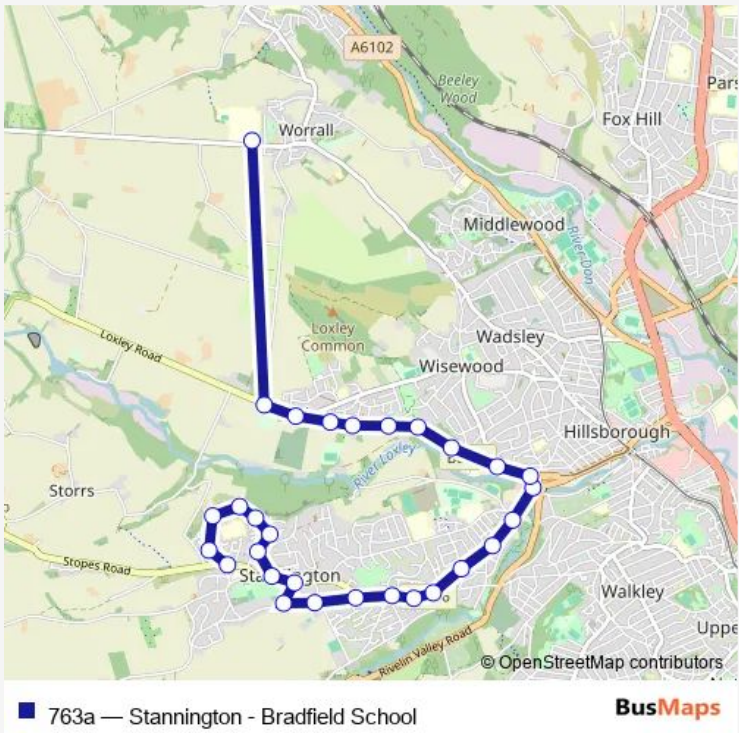

Bus 763a Stannington - Bradfield School

[Go to website](#)

**Direction**  
 Stannington Road/Acorn Drive — Bradfield School/Kirk Edge Road  
 29 stops  
[Open route schedule](#)

- Stannington Road/Acorn Drive
- Acorn Drive/Spoon Glade
- Acorn Drive/Flask View
- Acorn Drive/Golden Oak Dell
- Acorn Drive/Robin Hood Chase
- Acorn Drive/Friar Close
- Greaves Lane/Greaves Close
- Stannington Road/Pond Road
- Oldfield Terrace/Stannington Road
- Oldfield Terrace/Oldfield Road
- Oldfield Road/Oldfield Avenue
- Oldfield Road/Stannington Road
- Stannington Road/Deer Park Road
- Stannington Road/Undercliffe Road
- Stannington Road/Stanwood Road
- Stannington Road/Stanwood Avenue
- Stannington Road/Butler Road
- Stannington Road/Wood Bank
- Stannington Road/Loxley Road
- Loxley Road/Dykes Lane
- Loxley Road/Wisewood Lane

Route schedule  
 Stannington Road/Acorn Drive — Bradfield School/Kirk Edge Road

Monday	07:33
Tuesday	07:33
Wednesday	07:33
Thursday	07:33
Friday	07:33
Saturday	—
Sunday	—

Route info  
 Direction: Stannington Road/Acorn Drive  
 Stops: 29  
 Trip Duration: 0 hour 26 min

Loxley Road/Mill Dam

Loxley Road/Low Matlock Lane

Loxley Road/Studfield Hill

Loxley Road/Black Lane

Loxley Road/Black Lane

Loxley Road/Rodney Hill

Loxley Road/Long Lane

Bradfield School/Kirk Edge Road