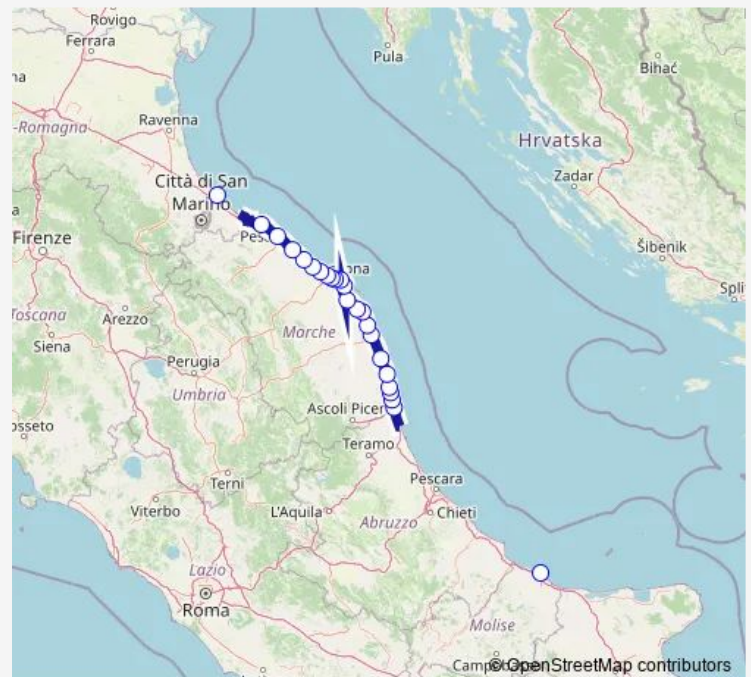

Rail 35822 Da Taranto a Milano Centrale

[Go to website](#)

Direction

Termoli — Rimini

24 stops

[Open route schedule](#)

- Termoli
- Porto d'Ascoli
- S. Benedetto d.T.
- Grottammare
- Cupramarittima
- Pedaso
- Porto S. Giorgio-Fermo
- Civitanova-M. Montegr.
- Potenza Picena-Montelupone
- Porto Recanati
- Loreto
- Osimo-Castelfidardo
- Varano
- Ancona
- Ancona Torrette
- Palombina
- Falconara M.ma
- Montemarciano
- Marzocca
- Senigallia
- Marotta-Mondolfo

Route schedule

Termoli — Rimini

Monday	13:22
Tuesday	13:22
Wednesday	13:22
Thursday	13:22
Friday	13:22
Saturday	13:22
Sunday	13:22

Route info

Direction: Termoli

Stops: 24

Trip Duration: 3 hour 0 min

■ 35822 — Da Taranto a Milano Centrale

Fano

Pesaro

Rimini

35822 Rail time schedules and route maps are available in an offline PDF at busmaps.com. Use the busmaps.com website to see live bus times, train schedule or subway schedule, and step-by-step directions for all public transit in Ancona

The schedule is provided in the local timezone. Times with "(+1)" indicate departures on the next day.

PDF file created on 2025-01-31

2024 BusMaps.com - All Rights Reserved