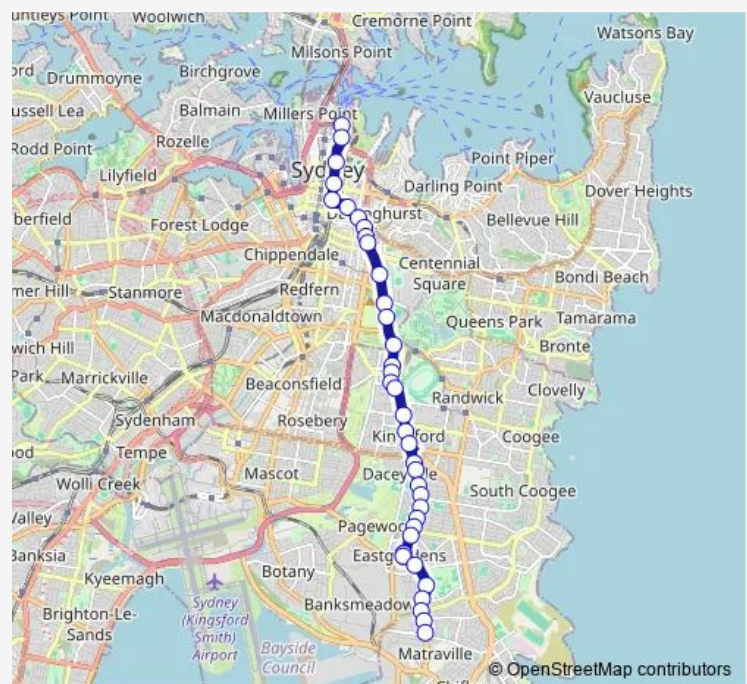

Bus 392N City Circular Quay to Matraville (Night Service)

[Go to website](#)

Direction

Circular Quay, Alfred St, Stand B — Bunnerong Rd At Franklin St

36 stops

[Open route schedule](#)

- Circular Quay, Alfred St, Stand B
- Phillip St Opp Museum Of Sydney
- Martin Place Station, Elizabeth St, Stand E
- Hyde Park, Elizabeth St, Stand A
- Museum Station, Elizabeth St, Stand B
- Oxford St Opp Brisbane St
- Taylor Square, Flinders St, Stand B
- Flinders St At Hannam St
- Flinders St Before South Dowling St
- Anzac Pde Opp Sydney Boys High School
- Centennial Parklands Sports Centre, Anzac Pde
- Anzac Pde Before Robertson Rd
- Anzac Pde At Abbotford St
- Anzac Pde At Ascot St
- Anzac Pde Before Todman Av
- Anzac Pde After Darling St
- Anzac Pde Before Doncaster Av
- Unsw Mall Entrance, Anzac Pde
- Anzac Pde At Middle St
- Kingsford Nine Ways, Anzac Pde, Stand F
- Bunnerong Rd At Anderson St

Route schedule

Circular Quay, Alfred St, Stand B — Bunnerong Rd At Franklin St

Monday	03:01-02:01 ⁺¹
Tuesday	03:01-02:01 ⁺¹
Wednesday	03:01-02:01 ⁺¹
Thursday	03:01-02:01 ⁺¹
Friday	03:01-02:01 ⁺¹
Saturday	03:01-02:01 ⁺¹
Sunday	03:01-02:01 ⁺¹

Route info

Direction: Circular Quay, Alfred St, Stand B

Stops: 36

Trip Duration: 0 hour 32 min

392N — City Circular Quay to Matraville (Night Service) **BusMaps**

Bunnerong Rd At Apsley Av

Bunnerong Rd Opp Rowland Park

Museum Station, Elizabeth St, Stand D

St James Station, Elizabeth St, Stand C

Martin Place Station, Elizabeth St, Stand C

Museum Of Sydney, Phillip St

Circular Quay, Young St, Stand D

392N Bus time schedules and route maps are available in an offline PDF at busmaps.com. Use the busmaps.com website to see live bus times, train schedule or subway schedule, and step-by-step directions for all public transit in Sydney