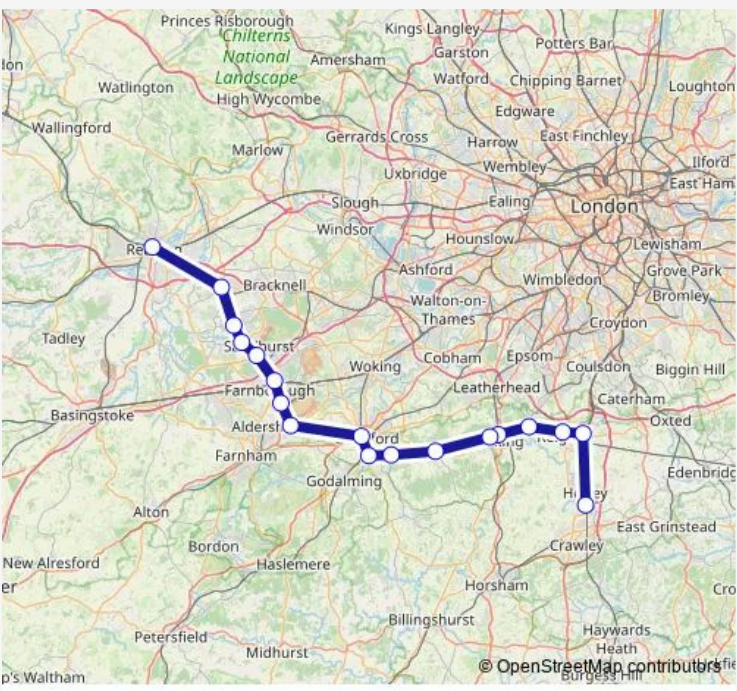

## Rail Replacement Bus Service Gw:Gtw->Rbu GW replacement bus service from GTW to Rbu

[Go to website](#)

**Direction**  
 Gatwick Airport — Reading - buses  
 18 stops  
[Open route schedule](#)

- Gatwick Airport
- Redhill
- Reigate
- Betchworth
- Dorking Deepdene
- Dorking West
- Gomshall
- Chilworth
- Shalford (Surrey)
- Guildford
- Ash
- North Camp
- Farnborough North
- Blackwater
- Sandhurst
- Crowthorne
- Wokingham
- Reading - buses

Route schedule  
 Gatwick Airport — Reading - buses

Monday	—
Tuesday	—
Wednesday	—
Thursday	—
Friday	—
Saturday	—
Sunday	23:04

Route info  
 Direction: Gatwick Airport  
 Stops: 18  
 Trip Duration: 3 hour 15 min

■ Gw:Gtw->Rbu — GW replacement bus service from GTW to Rbu **BusMaps**

Gw:Gtw->Rbu Rail Replacement Bus Service time schedules and route maps are available in an offline PDF at busmaps.com. Use the busmaps.com website to see live bus times, train schedule or subway schedule, and step-by-step directions for all public transit in Wokingham

The schedule is provided in the local timezone. Times with "(+1)" indicate departures on the next day.

PDF file created on 2025-01-31

2024 BusMaps.com - All Rights Reserved