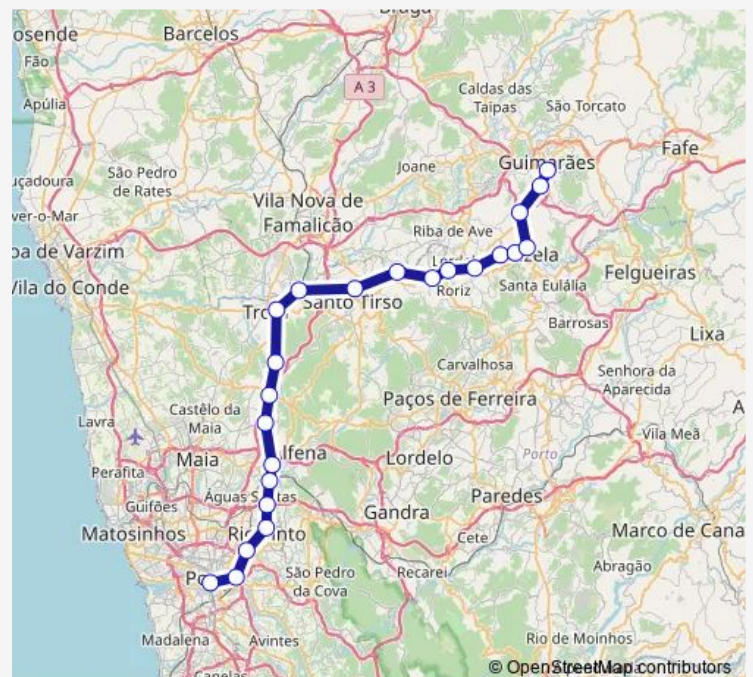

Suburban Railway Linha de Guimaraes

[Go to website](#)

Direction

Porto Sao Bento — Guimaraes

23 stops

[Open route schedule](#)

Porto Sao Bento

Porto Campanha

Pereirinhas

Vizela

Nespereira

Route schedule

Porto Sao Bento — Guimaraes

Monday 06:20-23:20

Tuesday 06:20-23:20

Wednesday 06:20-23:20

Thursday 06:20-23:20

Friday 06:20-23:20

Saturday 07:25-23:20

Sunday 07:25-23:20

Route info

Direction: Porto Sao Bento

Stops: 23

Trip Duration: 1 hour 22 min

 Linha de Guimaraes

BusMaps

Covas

Guimaraes

Direction

Guimaraes — Porto Sao Bento

24 stops

[Open route schedule](#)