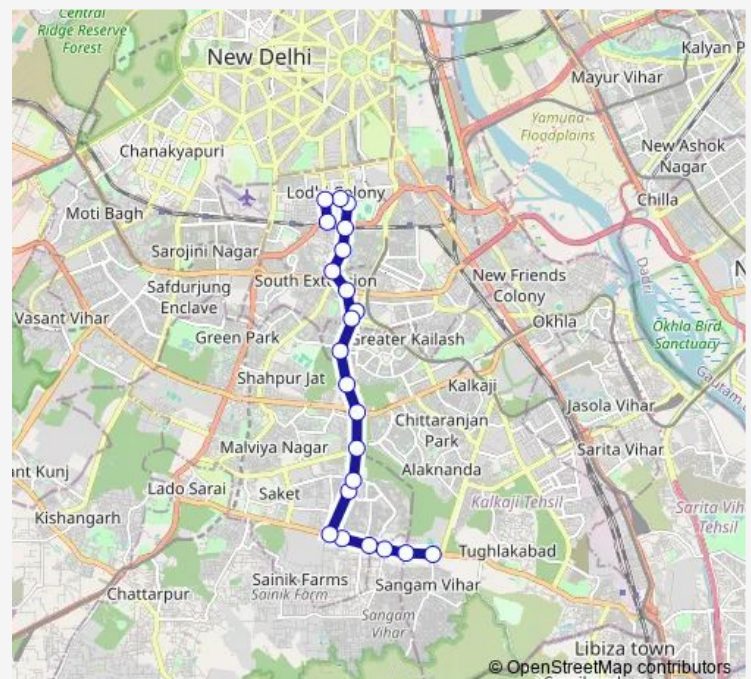

### Route schedule

Hamdard Nagar / Sangam Vihar — Kushak Nallah Depot

Monday 07:18-21:28

Tuesday 07:18-21:28

Wednesday 07:18-21:28

Thursday 07:18-21:28

Friday 07:18-21:28

Saturday 07:18-21:28

Sunday 07:18-21:28

### Route info

Direction: Hamdard Nagar / Sangam Vihar

Stops: 22

Trip Duration: 0 hour 47 min

448stldown

448stdown Bus time schedules and route maps are available in an offline PDF at [busmaps.com](https://busmaps.com). Use the [busmaps.com](https://busmaps.com) website to see live bus times, train schedule or subway schedule, and step-by-step directions for all public transit in Defence Colony