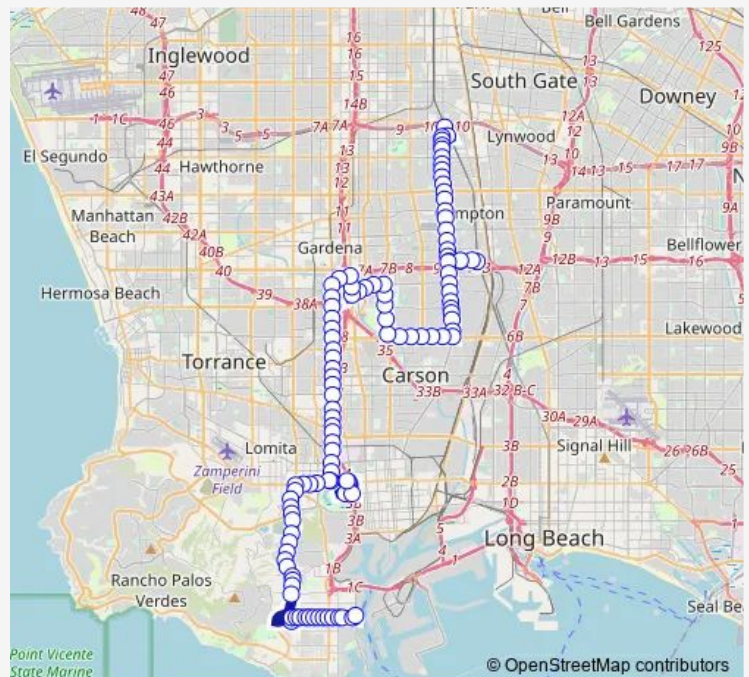

Thursday 04:21-21:44

Friday 04:21-21:44

Saturday 04:53-21:44

Sunday 04:53-21:44

Route info

Direction: Harbor / 6th

Stops: 109

Trip Duration: 2 hour 15 min

Western / Avenida Aprenda

Western / John Montgomery

Western / Peninsula Verde

Western / Palos Verdes

Western / Leesdale

Western / 263rd

Western / 259th

Western / Pacific Coast Highway

Pacific Coast Highway / President

Pacific Coast Highway / Belle Porte

Pacific Coast Highway / Normandie

Pacific Coast Highway / Vermont

Pacific Coast Highway / Figueroa

L St / Harbor College

L St / Figueroa

Vermont / Del Amo

Vermont / Francisco

Vermont / Knox

Vermont / 190th

Vermont / 186th

Vermont / 182nd

Harbor Gateway Transit Center

182nd / Figueroa