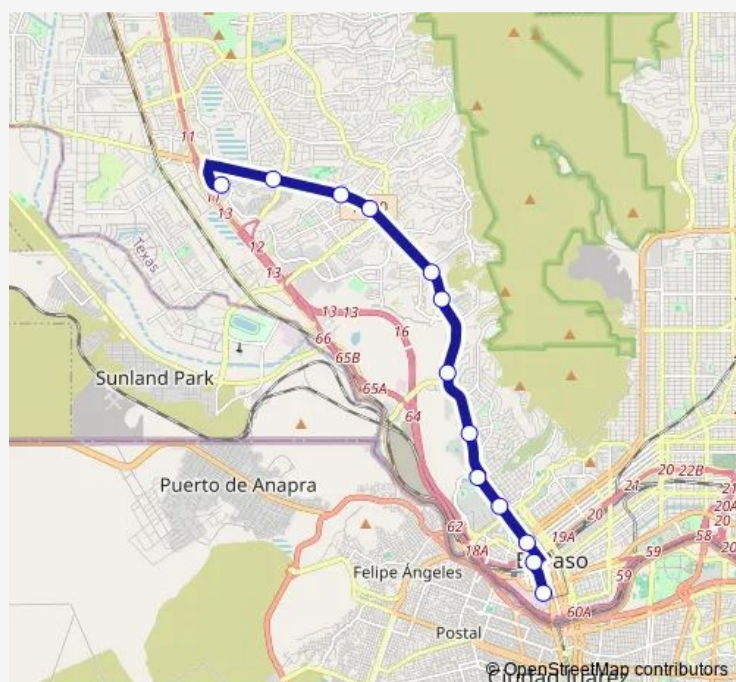

Downtown Transit Ctr Bay O

Route schedule

Westside Transfer Center Bay D — Downtown Transit Ctr Bay O

Monday 05:00-19:45

Tuesday 05:00-19:45

Wednesday 05:00-19:45

Thursday 05:00-19:45

Friday 05:00-19:45

Saturday 08:00-18:40

Sunday 08:00-17:40

Route info

Direction: Westside Transfer Center Bay D

Stops: 13

Trip Duration: 0 hour 35 min

Direction

Downtown Transit Ctr Bay O — Westside Transfer Center Bay D

13 stops

[Open route schedule](#)

Downtown Transit Ctr Bay O

Franklin/Oregonrts

Oregon/Rio Grande Rts

Oregon/Hague Rts

Glory Road TC Bay E

Mesa/Mesita Rts

4224 Mesa/Executive Rts

4900 Mesa/Argonaut Rts

5400 Mesa/Festival Rts

6100 Mesa/Balboa Rts

6404 Mesa/Maguey Rts

Mesa/Resler Rts

Westside Transfer Center Bay D

Route schedule