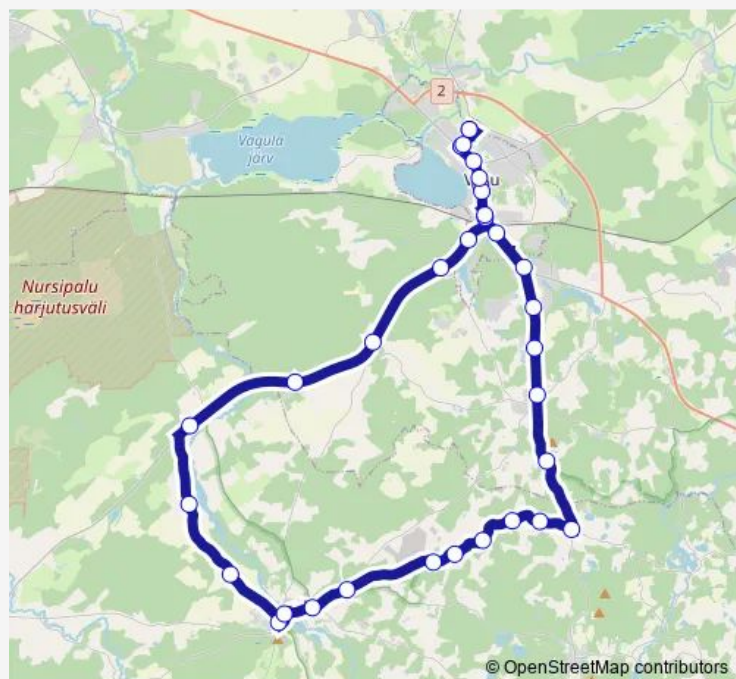

Thursday —

Friday 09:30

Saturday —

Sunday —

Route info

Direction: Võru bussijaam

Stops: 33

Trip Duration: 1 hour 0 min