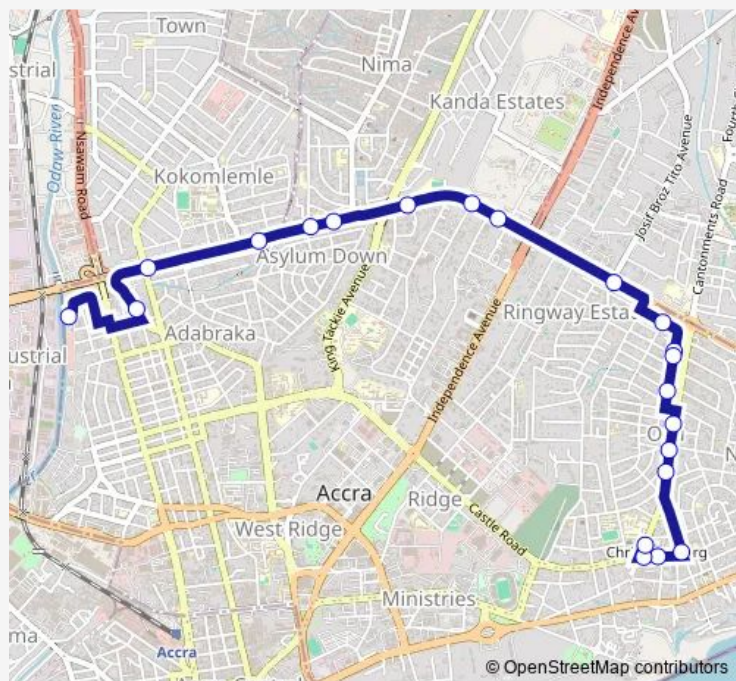

### Route schedule

Odorna — Osu

Monday 06:00

Tuesday 06:00

Wednesday 06:00

Thursday 06:00

Friday 06:00

Saturday 06:00

### Route info

Direction: Odorna

Stops: 21

Trip Duration: 1 hour 21 min

205 — Osu RE ↔ Circle

**Direction**

Osu — Curve

18 stops