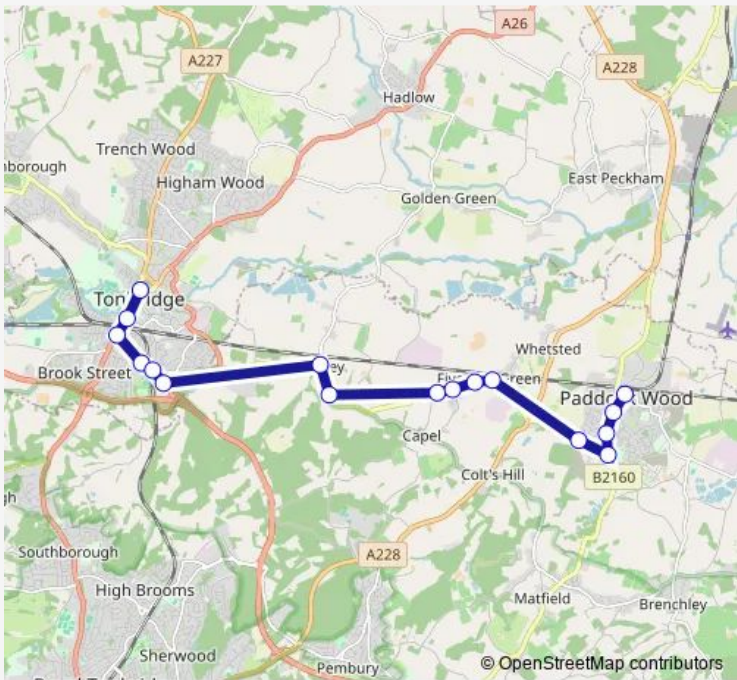

Bus 205 Paddock Wood - Five Oak Green - Tonbridge

[Go to website](#)

**Direction**  
 Mascalls Academy Grounds — Quarry Hill Parade  
 12 stops  
[Open route schedule](#)

- Mascalls Academy Grounds
- Foal Hurst Wood
- Post Office
- Ellis Close
- Sychem Lane
- Capel Primary School
- Turmeric Gold
- All Saints' Church
- Vauxhall Inn
- Goldsmid Road
- Lavender Hill
- Quarry Hill Parade

Route schedule  
 Mascalls Academy Grounds — Quarry Hill Parade

Monday	15:15
Tuesday	15:15
Wednesday	14:10
Thursday	15:15
Friday	15:15
Saturday	—
Sunday	—

Route info  
 Direction: Mascalls Academy Grounds  
 Stops: 12  
 Trip Duration: 0 hour 20 min

## Route info

Direction: Waitrose

Stops: 17

Trip Duration: 0 hour 25 min