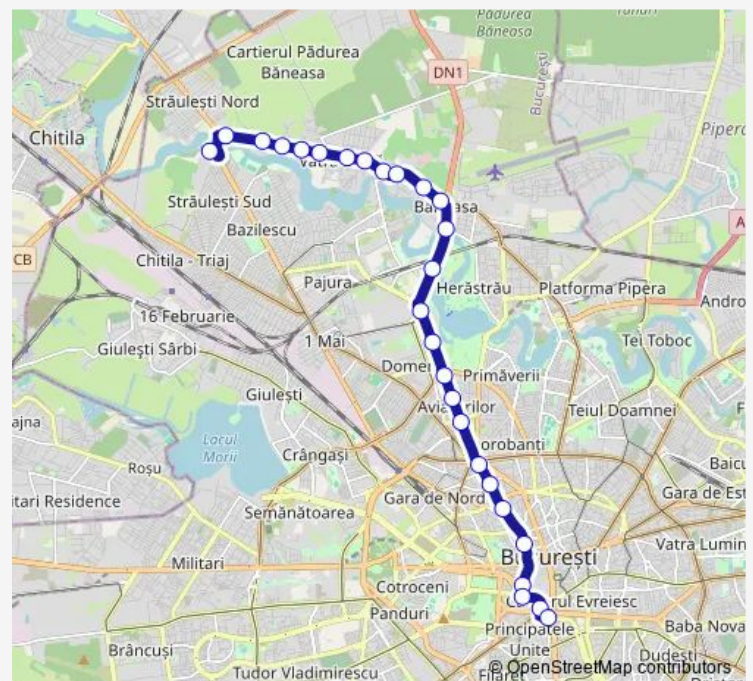

### Route schedule

Piata Unirii 2 — Straulesti

Monday 04:45-23:00

Tuesday 04:45-23:00

Wednesday 04:45-23:00

Thursday 04:45-23:00

Friday 04:45-23:00

Saturday 04:45-23:00

### Route info

Direction: Piata Unirii 2

Stops: 36

Trip Duration: 0 hour 50 min

Romaero

Piata Baneasa

Aeroportul Baneasa

Brodina

## Route info

Direction: Straulesti

Stops: 27

Trip Duration: 0 hour 35 min

Piata Unirii 1

Piata Unirii 2

205 Bus time schedules and route maps are available in an offline PDF at [busmaps.com](https://busmaps.com). Use the [busmaps.com](https://busmaps.com) website to see live bus times, train schedule or subway schedule, and step-by-step directions for all public transit in Bucharest