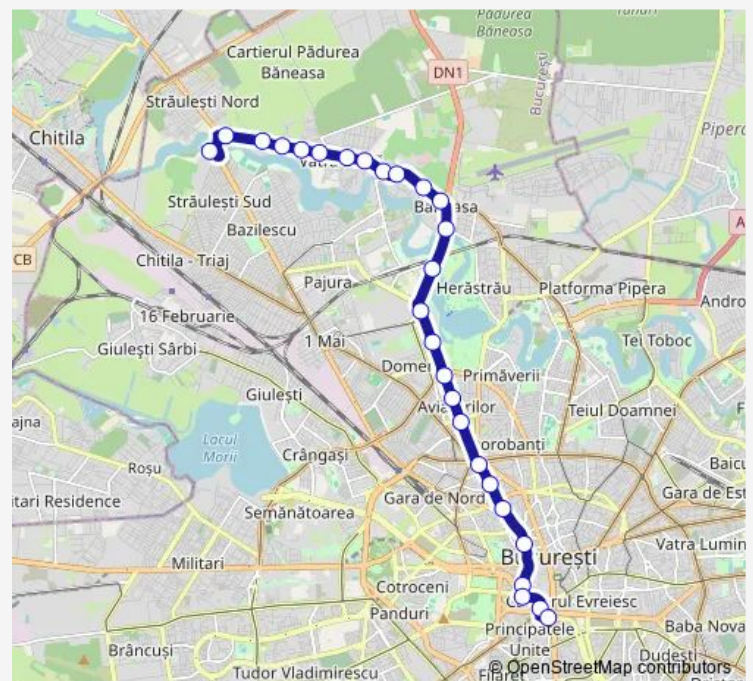

Horia Macelariu

Route schedule

Piata Unirii 2 — Straulesti

Monday 04:45-23:00

Tuesday 04:45-23:00

Wednesday 04:45-23:00

Thursday 04:45-23:00

Friday 04:45-23:00

Saturday 04:45-23:00

Sunday 04:45-23:00

Route info

Direction: Piata Unirii 2

Stops: 36

Trip Duration: 1 hour 1 min

Romaero

Piata Baneasa

Piscul Scoartei

Lacul Grivita

Sos.Bucuresti Targoviste

Straulesti

Straulesti

Direction

Straulesti — Piata Unirii 2

27 stops

Friday 04:50-23:00

Saturday 04:50-23:00

Sunday 04:50-23:00

Route info

Direction: Straulesti

Stops: 27

Trip Duration: 0 hour 58 min

Piata Unirii 1