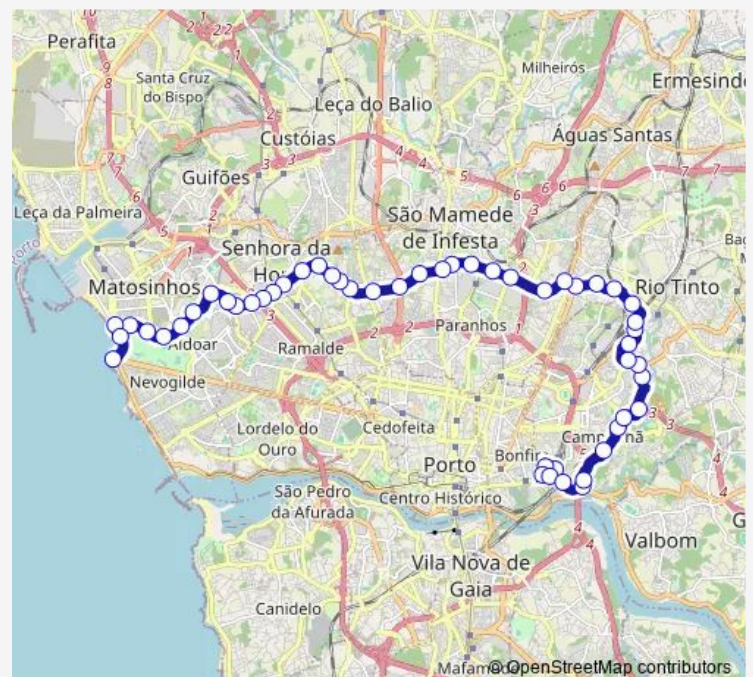

Rebordãos

Varziela

Rot. DA Areosa

Route schedule

Campanhã — Castelo DO Queijo

Monday	05:25-00:25 ⁺¹
Tuesday	05:25-00:25 ⁺¹
Wednesday	05:25-00:25 ⁺¹
Thursday	05:25-00:25 ⁺¹
Friday	05:25-00:25 ⁺¹
Saturday	05:25-00:25 ⁺¹
Sunday	05:50-00:25 ⁺¹

Route info

Direction: Campanhã

Stops: 51

Trip Duration: 0 hour 49 min

205 — Campanhã - Castelo DO Queijo

Areosa

Enxurreiras

Asprela