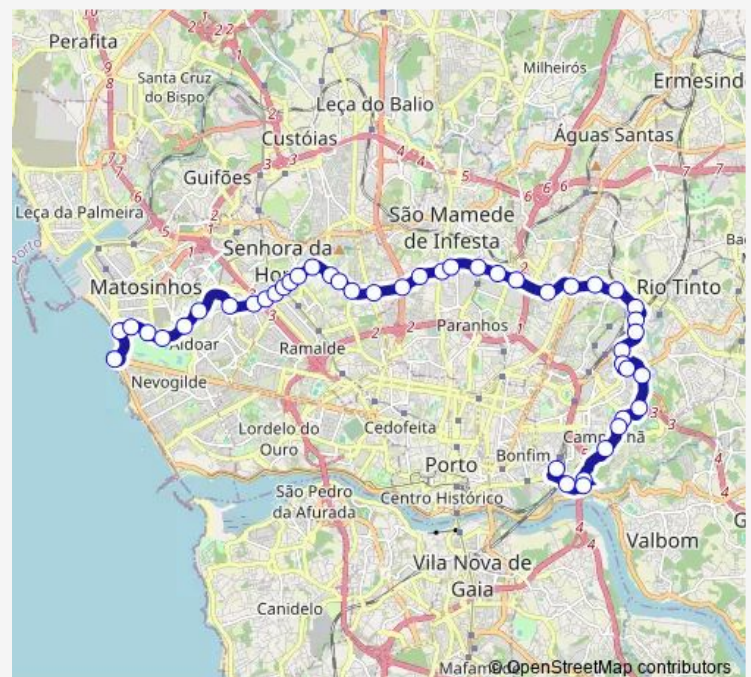

Rebordãos

Varziela

Rot. DA Areosa

Route schedule

Campanhã — Castelo DO Queijo

Monday	05:24-00:25 ⁺¹
Tuesday	05:24-00:25 ⁺¹
Wednesday	05:24-00:25 ⁺¹
Thursday	05:24-00:25 ⁺¹
Friday	05:24-00:25 ⁺¹
Saturday	05:24-00:25 ⁺¹
Sunday	05:49-00:25 ⁺¹

Route info

Direction: Campanhã

Stops: 51

Trip Duration: 0 hour 45 min

205 — Campanhã - Castelo Do Queijo

Areosa

Enxurreiras

Asprela