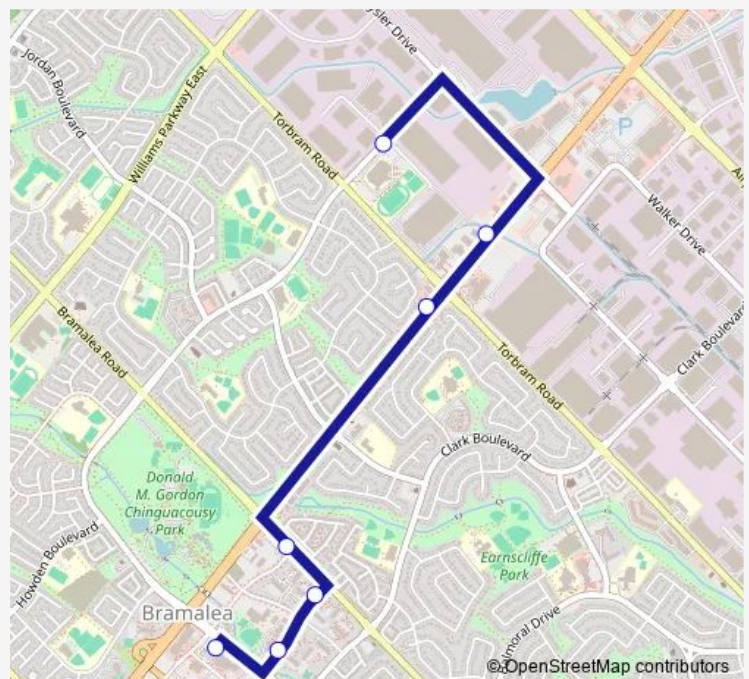

Bus 205 St. Thomas Aquinas 205

[Go to website](#)

Direction

Corporation Dr at Bramkay St — Bramalea Terminal Route 12 / 205 / 217

7 stops

[Open route schedule](#)

Corporation Dr at Bramkay St

Queen St E w/of Tim Hortons (2433 Queen St E)

Monday 14:50

Tuesday 14:50

Wednesday 14:50

Thursday 14:50

Friday 14:50

Saturday —

Sunday —

Route info

Direction: Corporation Dr at Bramkay St

Stops: 7

Trip Duration: 0 hour 17 min

205 — St. Thomas Aquinas 205

Direction

Bramalea Terminal Route 12 / 205 / 217 — Corporation Dr at Bramkay St

10 stops

[Open route schedule](#)

Monday 07:35

Tuesday 07:35

Wednesday 07:35

Thursday 07:35

Friday 07:35

Saturday —

Sunday —

Route info