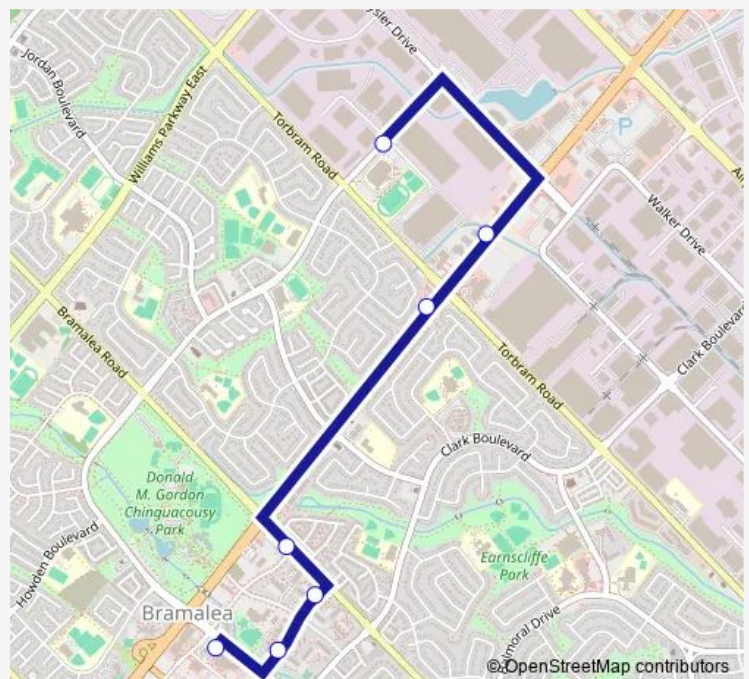

Bus 205 St. Thomas Aquinas 205

[Go to website](#)

Direction

Corporation Dr at Bramkay St — Bramalea Terminal Route
12 / 205 / 217

7 stops

[Open route schedule](#)

Corporation Dr at Bramkay St

Queen St E w/of Tim Hortons (2433 Queen St E)

Monday 14:50

Tuesday 14:50

Wednesday 14:50

Thursday 14:50

Friday 14:50

Saturday —

Sunday —

Route info

Direction: Corporation Dr at Bramkay St

Stops: 7

Trip Duration: 0 hour 17 min

■ 205 — St. Thomas Aquinas 205

Direction

Bramalea Terminal Route 12 / 205 / 217 — Corporation Dr at Bramkay St

10 stops

[Open route schedule](#)

Monday 07:35

Tuesday 07:35

Wednesday 07:35

Thursday 07:35

Friday 07:35

Saturday —

Sunday —

Route info