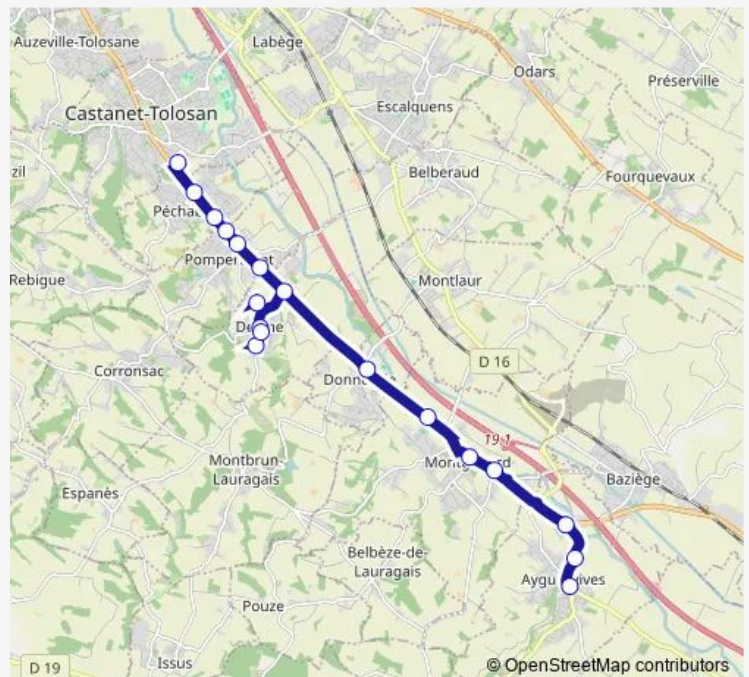

Direction

Castanet-Tolosan — Ayguesvives Collège

18 stops

[Open route schedule](#)

Castanet-Tolosan

Le Merlet

Ducharme

L'Espitalet

Bruxelles

Esplanade

Gendarmerie

Ticaille

Ourmets

Ayguesvives Collège

Route schedule

Castanet-Tolosan — Ayguesvives Collège

Monday 07:55-20:10

Tuesday 07:55-20:10

Wednesday 07:55-20:10

Thursday 07:55-20:10

Friday 07:55-20:10

Saturday —

Sunday —

Route info

Direction: Castanet-Tolosan

Stops: 18

Trip Duration: 0 hour 29 min

Direction

Ayguesvives Collège — Castanet-Tolosan

18 stops

[Open route schedule](#)

Ayguesvives Collège