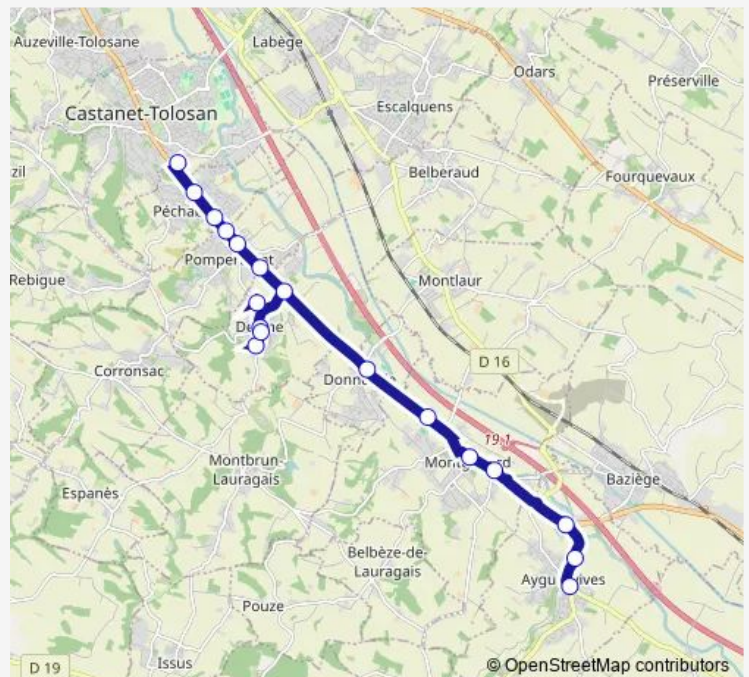

Bruxelles

Esplanade

Gendarmerie

Ticaille

Ourmets

Ayguesvives Collège

Route schedule

Castanet-Tolosan — Ayguesvives Collège

Monday 07:55-20:10

Tuesday 07:55-20:10

Wednesday 07:55-20:10

Thursday 07:55-20:10

Friday 07:55-20:10

Saturday —

Sunday —

Route info

Direction: Castanet-Tolosan

Stops: 18

Trip Duration: 0 hour 25 min

## Direction

Ayguesvives Collège — Castanet-Tolosan

18 stops

[Open route schedule](#)

Ayguesvives Collège

Ourmets

Ticaille

Gendarmerie