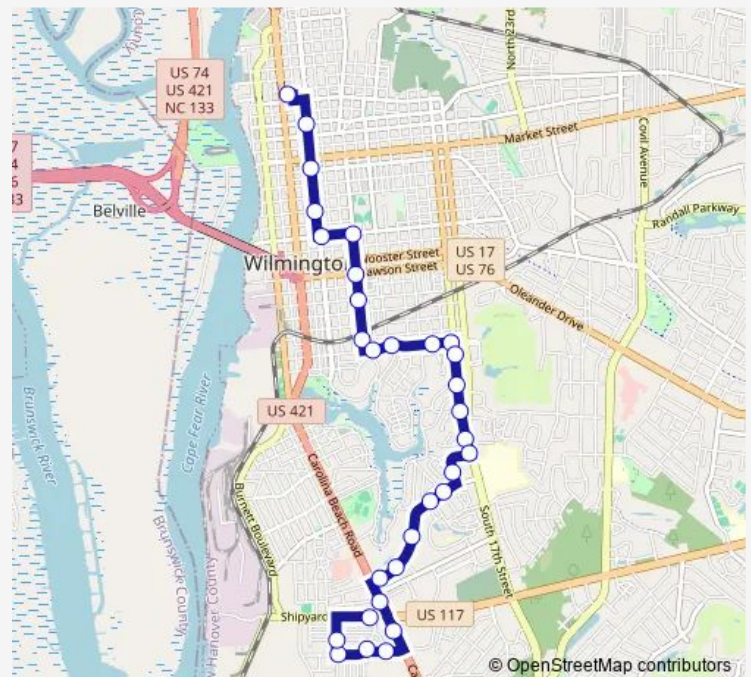

Doctors Cir WB at Cypress Grove Dr

Medical Center Dr WB at Yaupon Dr

Medical Center Dr WB at Canterwood Dr

Route schedule

Padgett Station — Shipyard Blvd EB at Rutledge Dr

Monday 06:00-19:00

Tuesday 06:00-19:00

Wednesday 06:00-19:00

Thursday 06:00-19:00

Friday 06:00-19:00

Saturday 08:00-17:00

Sunday 09:00-16:00

Route info

Direction: Padgett Station

Stops: 31

Trip Duration: 0 hour 30 min

205 — Greenfield-Shipyard

Medical Center Dr WB at Delany Radiology

Medical Center Dr WB at Silver Stream Ln

Medical Center Dr WB at Carolina Beach Rd

Carolina Beach Rd SB at Cape Fear Blvd

Carolina Beach Rd SB at Shipyard Plaza

Marion Dr WB at Davie Dr

Marion Dr WB at Rutledge Dr

Rutledge Dr WB at Vance St

Vance St NB at Calhoun Dr

Shipyard Blvd EB at Rutledge Dr

Direction

Shipyard Blvd EB at Rutledge Dr — Padgett Station