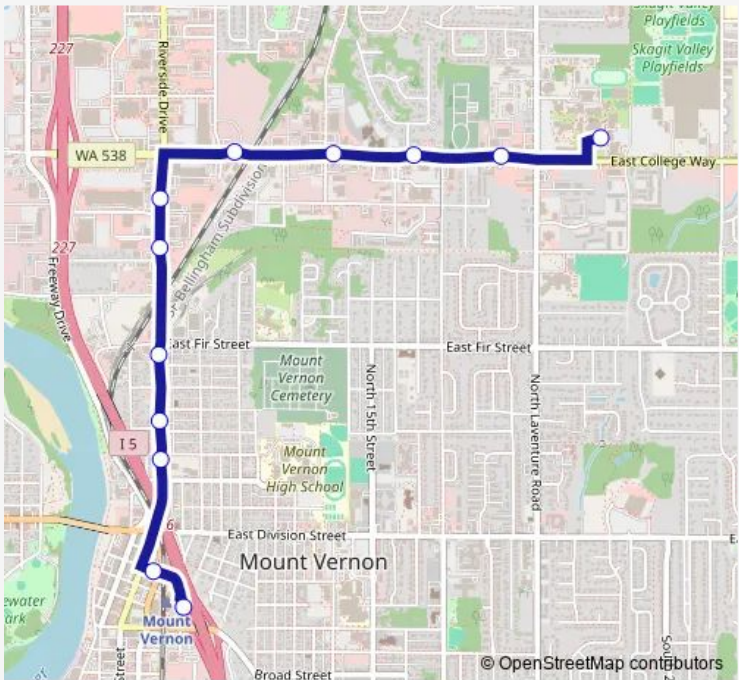

## Bus 205 Route 205

[Go to website](#)

**Direction**  
 Skagit Valley College — Skagit Station Gate 6  
 12 stops  
[Open route schedule](#)

- Skagit Valley College
- College Way at Worksource
- College Way near Phoenix Recovery
- College Way and Continental Pl
- College Way East of Urban by Whidbey Island Bank
- Riverside Drive and College Way
- Riverside Dr. south of Valley Mall Way
- 4th Street South of Fir Street
- 4th Street at G and M Market
- 4th St. at Lawrence
- Montgomery - Between 3rd and 2nd
- Skagit Station Gate 6

Route schedule  
 Skagit Valley College — Skagit Station Gate 6

Monday	06:12-20:42
Tuesday	06:12-20:42
Wednesday	06:12-20:42
Thursday	06:12-20:42
Friday	06:12-20:42
Saturday	08:12-17:42
Sunday	08:12-17:42

Route info  
 Direction: Skagit Valley College  
 Stops: 12  
 Trip Duration: 0 hour 18 min

**Direction**

Skagit Station Gate 6 — Skagit Valley College

15 stops

[Open route schedule](#)

Skagit Station Gate 6

## Route schedule

Skagit Station Gate 6 — Skagit Valley College

Monday 06:00-20:30

Tuesday 06:00-20:30

Wednesday 06:00-20:30

Thursday 06:00-20:30

Friday 06:00-20:30

Saturday 08:00-17:30