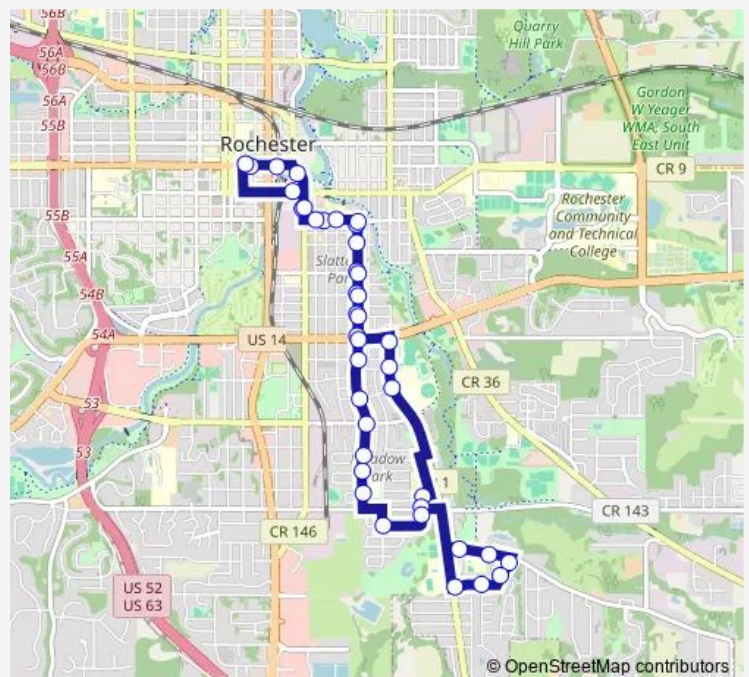

Along 3rd Avenue Southeast South of 2nd Street Southeast

3rd Avenue Southeast and 5th Street Southeast

6th Street Southeast and 5th Avenue Southeast

Along 8th Avenue Southeast and 6th Street Southeast

8th Street Southeast and 8th Avenue Southeast

11th Avenue Southeast and 13th 1/2 Street Southeast

Along 11th Avenue Southeast and 600 South of 13 1/2 Street Southeast

19th Street Southeast and 9th 1/2 Avenue Southeast

9 1/2 Avenue Southeast and 20th Street Southeast

Pinewood at 18th Ave Se

Pinewood at Mcquillan Ct Se

21st Ave at 2219 21st Ave Se

Route schedule

Downtown Transit Center Station A — Downtown Transit Center Station C

Monday	05:17-18:08
Tuesday	05:17-18:08
Wednesday	05:17-18:08
Thursday	05:17-18:08
Friday	05:17-18:08
Saturday	—
Sunday	—

Route info

Direction: Downtown Transit Center Station A

Stops: 40

Trip Duration: 0 hour 37 min

205 — Route 205

BusMaps

21st Ave and 23 1/2 St Se

24th St and 20th Ave Se