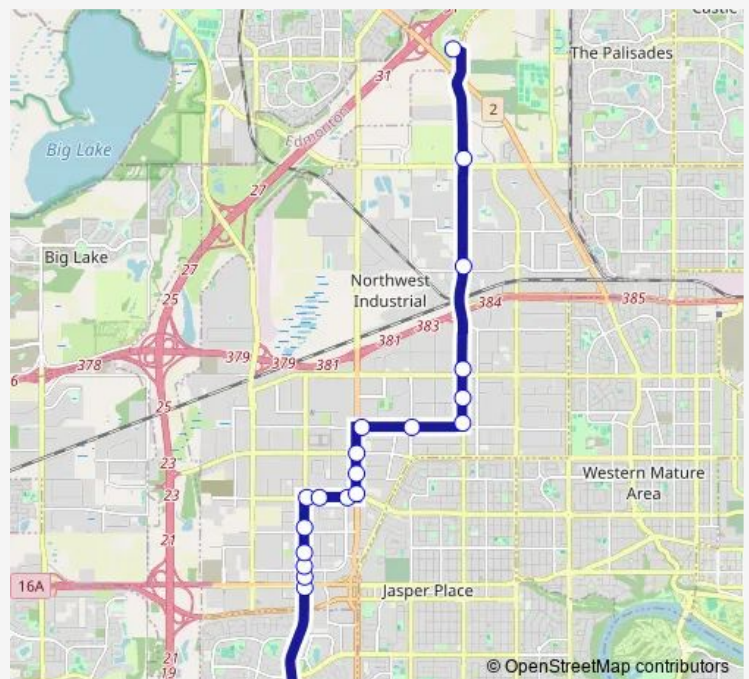

170 Street & 107 Avenue

176 Street & 107 Avenue

178 Street & 107 Avenue

178 Street & 105 Avenue

178 Street & 103 Avenue

178 Street & 102 Avenue

178 Street & Stony Plain Road

178 Street & 100 Avenue

West Edmonton Mall Transit Centre Bay B

Route schedule

Nakî Transit Station and Park and Ride — West Edmonton Mall Transit Centre Bay B

Monday 06:40-17:45

Tuesday 06:40-17:40

Wednesday 06:40-17:40

Thursday 06:40-17:40

Friday 06:40-17:40

Saturday 09:45-17:45

Sunday —

Route info

Direction: Nakî Transit Station and Park and Ride

Stops: 19

Trip Duration: 0 hour 28 min

205 — West Edmonton

Direction

West Edmonton Mall Transit Centre Bay B — Nakî Transit Station and Park and Ride

20 stops

[Open route schedule](#)

West Edmonton Mall Transit Centre Bay B

178 Street & Stony Plain Road

178 Street & Stony Plain Road