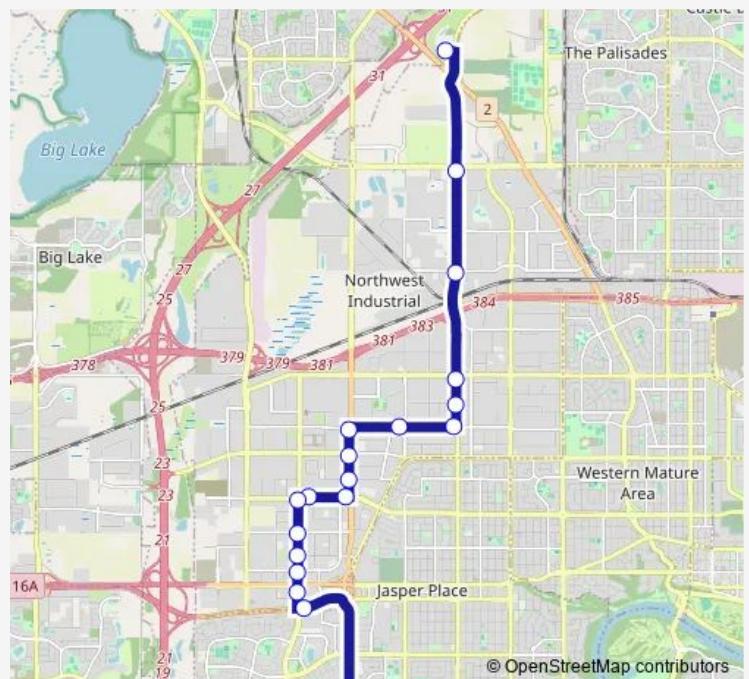

178 Street & Stony Plain Road

178 Street & 102 Avenue

178 Street & 103 Avenue

178 Street & 105 Avenue

178 Street & 107 Avenue

176 Street & 107 Avenue

172 Street & 107 Avenue

170 Street & 107 Avenue

170 Street & 109 Avenue

170 Street & 111 Avenue nearside

170 Street Service Road & 114 Avenue

163 Street & 114 Avenue

156 Street & 114 Avenue

156 Street & 116 Avenue

156 Street & 118 Avenue

156 Street & 128 Avenue

156 Street & 137 Avenue

Nakî Transit Station and Park and Ride

Route schedule

West Edmonton Mall Transit Centre Bay B — Nakî Transit Station and Park and Ride

Monday	07:14-18:18
Tuesday	07:14-18:18
Wednesday	07:14-18:18
Thursday	07:14-18:18
Friday	07:14-18:18
Saturday	10:15-18:15
Sunday	—

Route info

Direction: West Edmonton Mall Transit Centre Bay B

Stops: 20

Trip Duration: 0 hour 28 min

205 — West Edmonton

Direction

Nakî Transit Station and Park and Ride — West Edmonton Mall Transit Centre Bay B