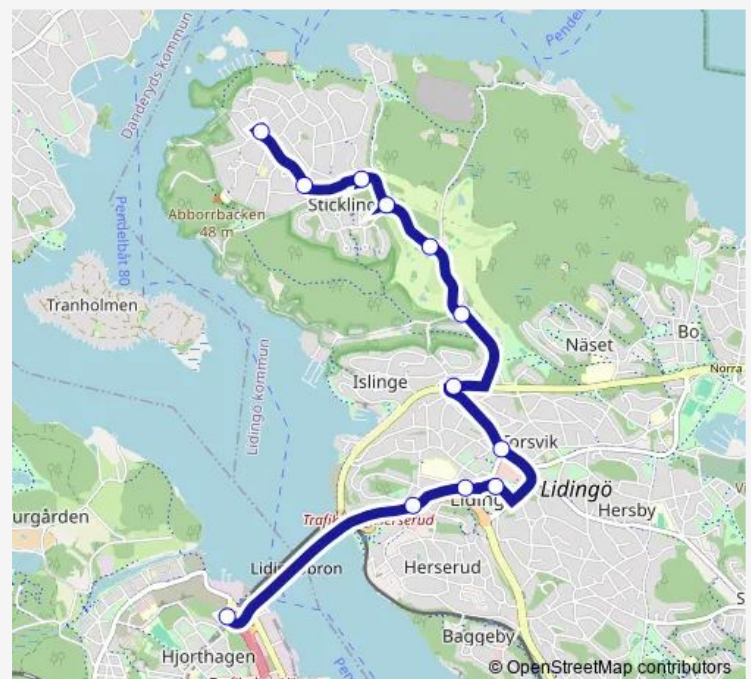

### Direction

Ropsten — Sticklinge

13 stops

[Open route schedule](#)

Ropsten

Torsvikstorg

Sturevägen

Lidingö centrum

### Route schedule

Ropsten — Sticklinge

Monday 05:59-00:59<sup>+1</sup>

Tuesday 05:59-00:59<sup>+1</sup>

Wednesday 05:59-02:03<sup>+1</sup>

Thursday 05:59-02:03<sup>+1</sup>

Friday 05:59-02:03<sup>+1</sup>

Saturday 06:27-02:03<sup>+1</sup>

### Route info

Direction: Ropsten

Stops: 13

Trip Duration: 0 hour 15 min

■ 205

## Direction

Sticklinge — Ropsten

12 stops

[Open route schedule](#)

Sticklinge

Karpvägen

Harrvägen

Friluftsvägen