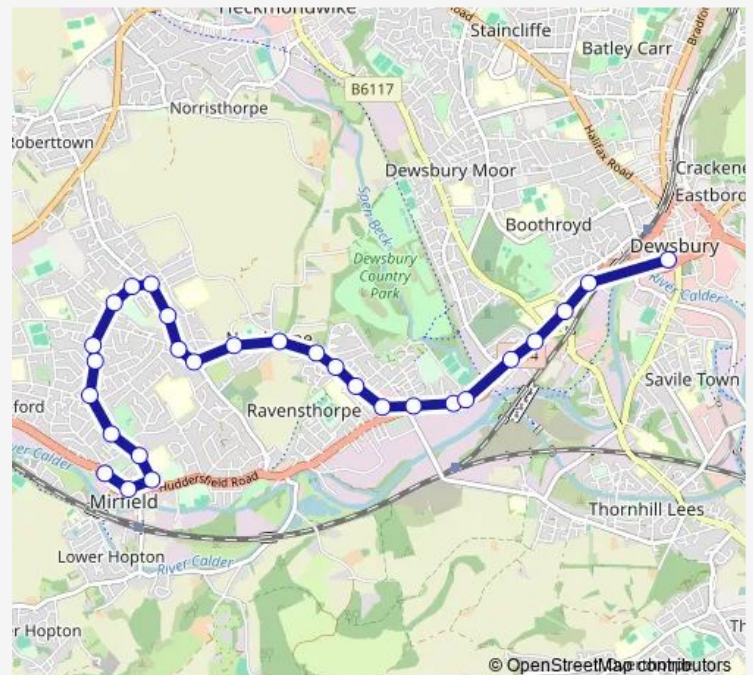

Diamond Wood Academy

Myrtle Road

Spen Valley Road

Route schedule

Ings Grove Park — Bus Station stand 1

Monday 07:15-19:02

Tuesday 07:15-19:02

Wednesday 07:15-19:02

Thursday 07:15-19:02

Friday 07:15-19:02

Saturday 09:15-17:15

Sunday —

Route info

Direction: Ings Grove Park

Stops: 28

Trip Duration: 0 hour 23 min

205 — Mirfield - Dewsbury

Cranshaw Street

Park Road

Ravenshouse Road

Ravens Crescent

Thornhill Road

Watergate Road

Bus Station stand 1

Direction

Bus Station stand 1 — Ings Grove Park

27 stops

[Open route schedule](#)

Bus Station stand 1

Watergate Road

Thornhill Road

Ravens Crescent