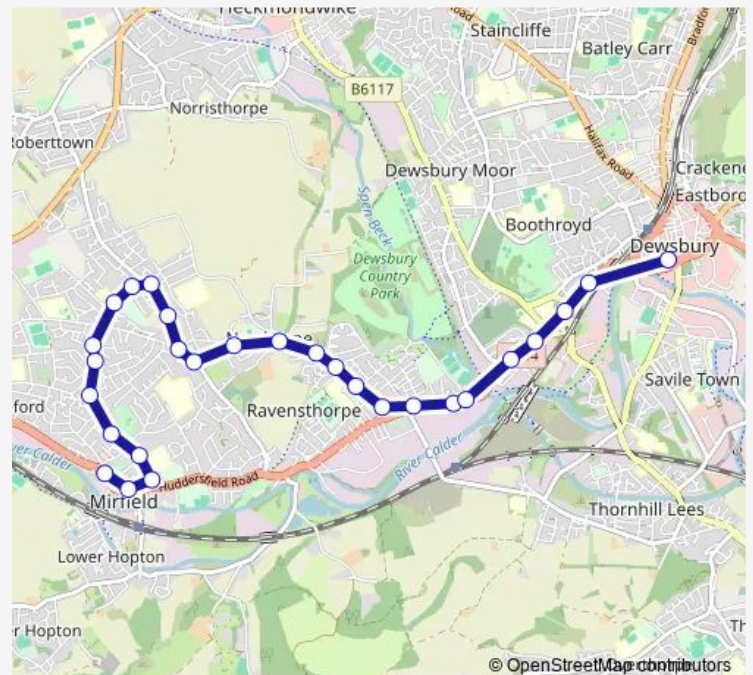

### Route schedule

Ings Grove Park — Bus Station stand 1

Monday 07:15-19:02

Tuesday 07:15-19:02

Wednesday 07:15-19:02

Thursday 07:15-19:02

Friday 07:15-19:02

Saturday 09:15-17:15

### Route info

Direction: Ings Grove Park

Stops: 28

Trip Duration: 0 hour 23 min

205 — Mirfield - Dewsbury

Cranshaw Street

Park Road

Ravenshouse Road