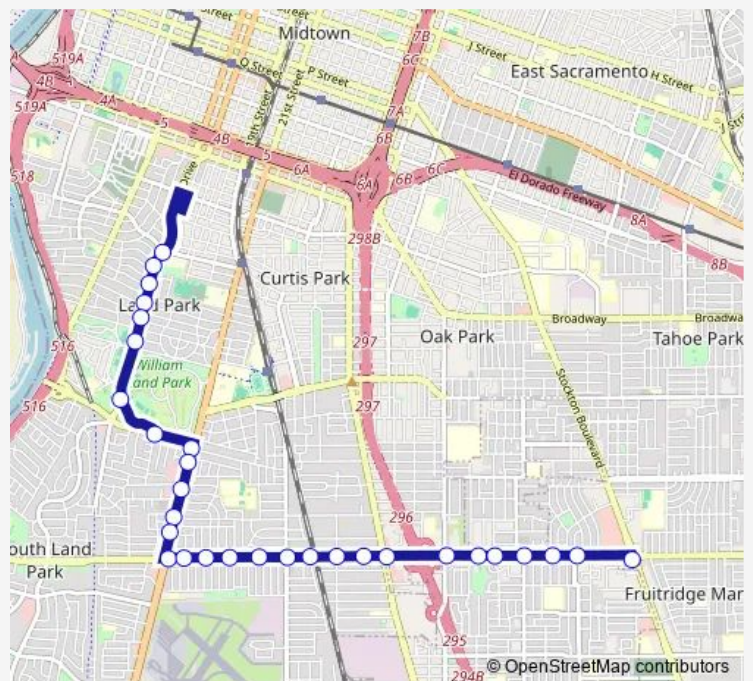

Bus 205 Fruitridge RD - Freeport Blvd

[Go to website](#)

**Direction**

Land Park DR & Vallejo WAY (Sb) — Stockton Blvd & Fruitridge RD (Sb)

30 stops

[Open route schedule](#)

- Land Park DR & Vallejo WAY (Sb)
- Land Park DR & Marian WAY (Sb)
- Land Park DR & Perkins WAY (Sb)
- Land Park DR & 8TH AVE (Sb)
- Land Park DR & Teneight WAY (Sb)
- Land Park DR & 13th AVE (Sb)
- Land Park DR & 15th AVE (Sb)
- Sutterville RD & Mead AVE (Wb)
- Freeport Blvd & Sutterville RD (Sb)
- Freeport Blvd & Meer WAY (Sb)
- Freeport Blvd & Wentworth AVE (Sb)
- Freeport Blvd & Harian WAY (Sb)
- Freeport Blvd & Oregon DR (Sb)
- Fruitridge RD & Freeport Blvd (Eb)
- Fruitridge RD & Carmela WAY (Eb)
- Fruitridge RD & Helen WAY (Eb)
- Fruitridge RD & Dana WAY (Eb)
- Fruitridge RD & 23rd ST (Eb)
- Fruitridge RD & 24th ST (Eb)
- Fruitridge RD & 28th ST (Eb)
- Fruitridge RD & 28th ST (Eb)

Route schedule

Land Park DR & Vallejo WAY (Sb) — Stockton Blvd & Fruitridge RD (Sb)

Monday	14:19
Tuesday	14:19
Wednesday	14:19
Thursday	14:19
Friday	14:19
Saturday	—
Sunday	—

Route info

Direction: Land Park DR & Vallejo WAY (Sb)

Stops: 30

Trip Duration: 0 hour 28 min

205 — Fruitridge RD - Freeport Blvd

Fruitridge RD & ST Josephs DR (Eb)

Fruitridge RD & Franklin Blvd (Eb)

Fruitridge RD & M L King BL (Eb)

Fruitridge RD & Mendocino Blvd (Eb)

## Direction

Fruitridge RD & Stockton Blvd (Wb) — Land Park DR & Vallejo WAY (Nb)

29 stops

[Open route schedule](#)

Fruitridge RD & Stockton Blvd (Wb)

Fruitridge RD & Mcglashan ST (Wb)

Fruitridge RD & Ethel WAY (Wb)